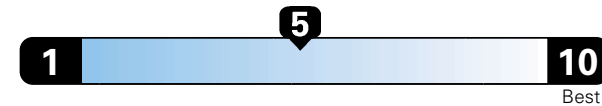

MANUFACTURER'S SUGGESTED RETAIL PRICE OF THIS MODEL INCLUDING DEALER PREPARATION

Base Price: \$21,845

JEOP RENEGADE LATITUDE 4X2
Exterior Color: Colorado Red Exterior Paint
Interior Color: Black Interior Colors
Interior: Premium Cloth Bucket Seats
Engine: 2.4L I4 M-Air Engine
Transmission: 9-Speed 948TE Automatic Transmission

Fuel Economy and Environment

Gasoline Vehicle

Fuel Economy These estimates reflect new EPA methods beginning with 2017 models.
25 MPG **22** city **30** highway
 combined city/hwy
4.0 gallons per 100 miles

Small SUV 2WD range from 18 to 37 MPG .
The best vehicle rates 136 MPGe.

You spend \$500
in fuel costs over 5 years
 compared to the average new vehicle.

Annual fuel cost \$1,450

Fuel Economy & Greenhouse Gas Rating (tailpipe only)