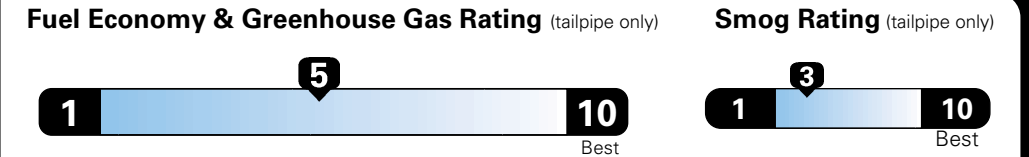

MANUFACTURER'S SUGGESTED RETAIL PRICE OF THIS MODEL INCLUDING DEALER PREPARATION

Base Price: \$21,845

JEOP RENEGADE LATITUDE 4X2
Exterior Color: Black Exterior Paint
Interior Color: Black Interior Colors
Interior: Premium Cloth Bucket Seats
Engine: 2.4-Liter I4 MultiAir® Engine
Transmission: 9-Speed 948TE Automatic Transmission
STANDARD EQUIPMENT (UNLESS REPLACED BY OPTIONAL EQUIPMENT)

Fuel Economy and Environment

**Flexible Fuel Vehicle
 Gasoline-Ethanol (E85)**

**You spend
 \$500
 in fuel costs
 over 5 years
 compared to the
 average new vehicle.**

**Annual fuel cost
 \$1,450**

Actual results will vary for many reasons, including driving conditions and how you drive and maintain your vehicle. The average new vehicle gets 27 MPG and cost \$6,750 to fuel over 5 years. Cost estimates are based on 15,000 miles per year at \$2.40 per gallon. This is a dual fueled automobile. MPGe is miles per gasoline gallon equivalent. Vehicle emissions are a significant cause of climate change and smog.