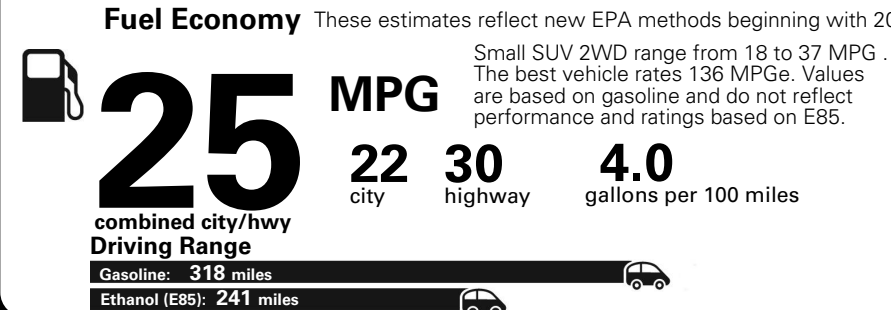

MANUFACTURER'S SUGGESTED RETAIL PRICE OF THIS MODEL INCLUDING DEALER PREPARATION

Base Price: \$21,845

JEOP RENEGADE LATITUDE 4X2
Exterior Color: Black Exterior Paint
Interior Color: Black Interior Colors
Interior: Premium Cloth Bucket Seats
Engine: 2.4-Liter I4 MultiAir® Engine
Transmission: 9-Speed 948TE Automatic Transmission
STANDARD EQUIPMENT (UNLESS REPLACED BY OPTIONAL EQUIPMENT)

**5 YEAR / 60,000 MILE
 POWERTRAIN WARRANTY**

Assembly Point/Port of Entry: JACKSONVILLE, FLORIDA U.S.A. S.L. SHIP TO: SOLD TO:

VIN: ZAC-CJABB4JP-G99062 L4-VON: 6261 0309

THIS LABEL IS ADDED TO THIS VEHICLE TO COMPLY WITH FEDERAL LAW. THE LABEL CANNOT BE REMOVED OR ALTERED PRIOR TO DELIVERY TO THE ULTIMATE PURCHASER.

Fuel Economy and Environment

**Flexible Fuel Vehicle
 Gasoline-Ethanol (E85)**

**You spend
 \$500
 in fuel costs
 over 5 years
 compared to the
 average new vehicle.**

**Annual fuel cost
 \$1,450**

Actual results will vary for many reasons, including driving conditions and how you drive and maintain your vehicle. The average new vehicle gets 27 MPG and cost \$6,750 to fuel over 5 years. Cost estimates are based on 15,000 miles per year at \$2.40 per gallon. This is a dual fueled automobile. MPGe is miles per gasoline gallon equivalent. Vehicle emissions are a significant cause of climate change and smog.