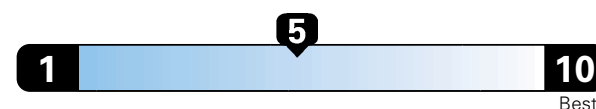

MANUFACTURER'S SUGGESTED RETAIL PRICE OF THIS MODEL INCLUDING DEALER PREPARATION

Base Price: **\$21,845**

JEOP RENEGADE LATITUDE 4X2

Exterior Color: Anvil Exterior Paint
Interior Color: Black Interior Colors
Interior: Premium Cloth Bucket Seats
Engine: 2.4-Liter I4 MultiAir® Engine
Transmission: 9-Speed 948TE Automatic Transmission

Fuel Economy and Environment

E85 Flexible Fuel Vehicle Gasoline-Ethanol (E85)

You spend **\$500** in fuel costs over 5 years compared to the average new vehicle.

Annual fuel cost **\$1,450**

Fuel Economy & Greenhouse Gas Rating (tailpipe only)