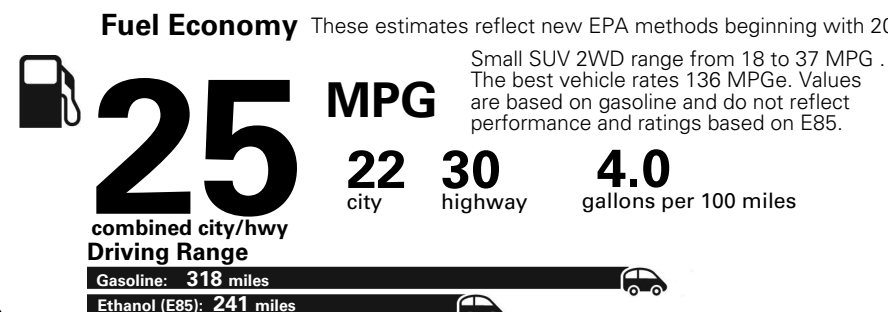

MANUFACTURER'S SUGGESTED RETAIL PRICE OF THIS MODEL INCLUDING DEALER PREPARATION

Base Price: **\$21,845**

JEOP RENEGADE LATITUDE 4X2

Exterior Color: Anvil Exterior Paint
Interior Color: Black Interior Colors
Interior: Premium Cloth Bucket Seats
Engine: 2.4-Liter I4 MultiAir® Engine
Transmission: 9-Speed 948TE Automatic Transmission

Fuel Economy and Environment

E85 Flexible Fuel Vehicle Gasoline-Ethanol (E85)

You spend **\$500** in fuel costs over 5 years compared to the average new vehicle.

Annual fuel cost **\$1,450**

Fuel Economy & Greenhouse Gas Rating (tailpipe only)