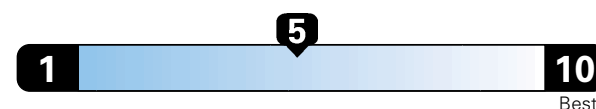

2018 MODEL YEAR

Jeep RENEGADE LATITUDE FWD

For more information visit: www.jeep.com
or call 1-877-IAM-JEEP

FCA US LLC

THIS VEHICLE IS MANUFACTURED TO MEET SPECIFIC UNITED STATES REQUIREMENTS. THIS VEHICLE IS NOT MANUFACTURED FOR SALE OR REGISTRATION OUTSIDE OF THE UNITED STATES.

MANUFACTURER'S SUGGESTED RETAIL PRICE OF THIS MODEL INCLUDING DEALER PREPARATION

Base Price: **$21,845**

JEEP RENEGADE LATITUDE 4X2

Exterior Color: Glacier Metallic Exterior Paint
Interior Color: Black Interior Colors
Interior: Premium Cloth Bucket Seats
Engine: 2.4-Liter I4 MultiAir® Engine
Transmission: 9-Speed 948TE Automatic Transmission

STANDARD EQUIPMENT (UNLESS REPLACED BY OPTIONAL EQUIPMENT)

FUNCTIONAL/SAFETY FEATURES

Advanced Multistage Front Airbags
Supplemental Side-Curtain Front and Rear Airbags
Supplemental Front Seat-Mounted Side Airbags
ParkView® Rear Back Up Camera
Keyless Go Push Button Start
Anti-Lock 4-Wheel Disc Brakes
Electric Park Brake
Electronic Stability Control
Electronic Roll Mitigation
All Speed Traction Control
Speed Control
Electric Power Steering
Capless Fuel Fill
Daytime Running Lamp System
Hill Start Assist
Tire Pressure Monitoring Display
Rear Window Wiper / Washer
Variable Intermittent Windshield Wipers

INTERIOR FEATURES