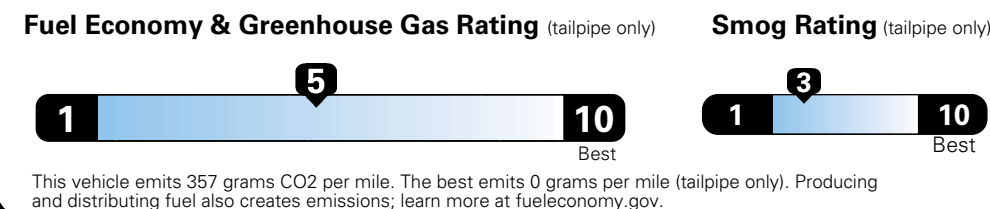

MANUFACTURER'S SUGGESTED RETAIL PRICE OF THIS MODEL INCLUDING DEALER PREPARATION

Base Price: **\$21,845**

JEEP RENEGADE LATITUDE 4X2

Exterior Color: Alpine White Exterior Paint
Interior Color: Black / Ski Gray Interior Color
Interior: Premium Cloth Bucket Seats
Engine: 2.4-Liter I4 MultiAir® Engine
Transmission: 9-Speed 948TE Automatic Transmission

Fuel Economy and Environment

**E85 Flexible Fuel Vehicle
Gasoline-Ethanol (E85)**

You spend \$500
in fuel costs over 5 years compared to the average new vehicle.

Annual fuel cost \$1,450

Actual results will vary for many reasons, including driving conditions and how you drive and maintain your vehicle. The average new vehicle gets 27 MPG and cost \$6,750 to fuel over 5 years. Cost estimates are based on 15,000 miles per year at \$2.40 per gallon. This is a dual fueled automobile. MPGe is miles per gasoline gallon equivalent. Vehicle emissions are a significant cause of climate change and smog.