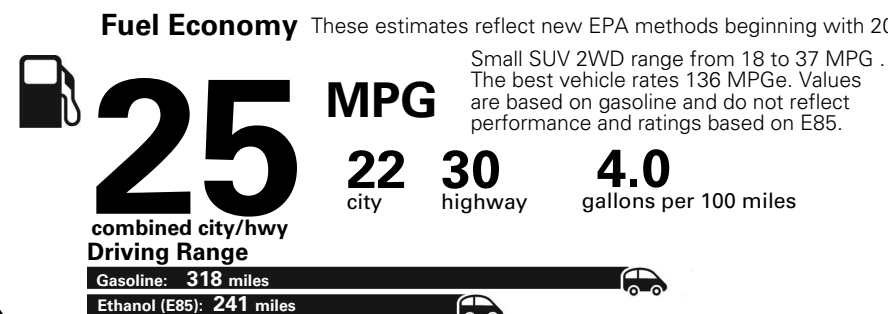

MANUFACTURER'S SUGGESTED RETAIL PRICE OF THIS MODEL INCLUDING DEALER PREPARATION

Base Price: **\$21,845**

JEEP RENEGADE LATITUDE 4X2

Exterior Color: Alpine White Exterior Paint
Interior Color: Black / Ski Gray Interior Color
Interior: Premium Cloth Bucket Seats
Engine: 2.4-Liter I4 MultiAir® Engine
Transmission: 9-Speed 948TE Automatic Transmission

Fuel Economy and Environment

**E85 Flexible Fuel Vehicle
Gasoline-Ethanol (E85)**

You spend \$500
in fuel costs over 5 years compared to the average new vehicle.

Annual fuel cost \$1,450

Actual results will vary for many reasons, including driving conditions and how you drive and maintain your vehicle. The average new vehicle gets 27 MPG and cost \$6,750 to fuel over 5 years. Cost estimates are based on 15,000 miles per year at \$2.40 per gallon. This is a dual fueled automobile. MPGe is miles per gasoline gallon equivalent. Vehicle emissions are a significant cause of climate change and smog.