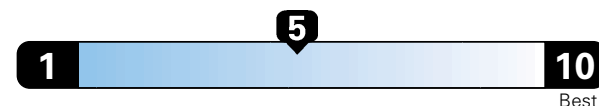

Fuel Economy & Greenhouse Gas Rating (tailpipe only)

This vehicle emits 357 grams CO2 per mile. The best emits 0 grams per mile (tailpipe only). Producing and distributing fuel also creates emissions; learn more at fuelconomy.gov.