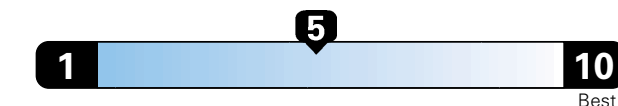

Fuel Economy & Greenhouse Gas Rating (tailpipe only)

This vehicle emits 357 grams CO2 per mile. The best emits 0 grams per mile (tailpipe only). Producing and distributing fuel also creates emissions; learn more at fuelconomy.gov.