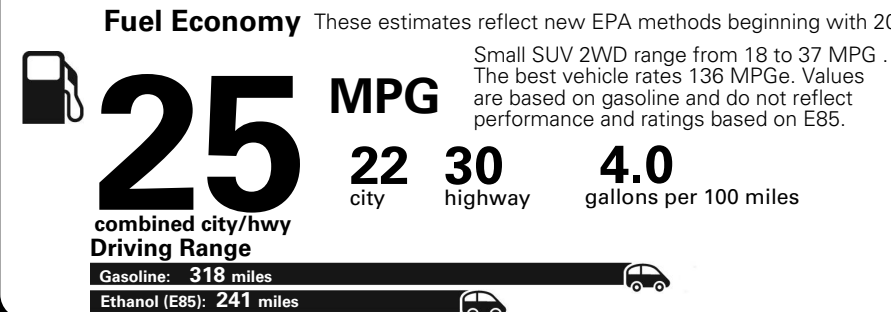

MANUFACTURER'S SUGGESTED RETAIL PRICE OF THIS MODEL INCLUDING DEALER PREPARATION

Base Price: \$21,945

JEEP RENEGADE LATITUDE 4X2
Exterior Color: Colorado Red Exterior Paint
Interior Color: Black Interior Colors
Interior: Deluxe Cloth High-Back Bucket Seats
Engine: 2.4-Liter I4 MultiAir® Engine
Transmission: 9-Speed 948TE Automatic Transmission

Fuel Economy and Environment

**E85 Flexible Fuel Vehicle
 Gasoline-Ethanol (E85)**

You spend \$500
 in fuel costs over 5 years compared to the average new vehicle.

Annual fuel cost \$1,450

Actual results will vary for many reasons, including driving conditions and how you drive and maintain your vehicle. The average new vehicle gets 27 MPG and cost \$6,750 to fuel over 5 years. Cost estimates are based on 15,000 miles per year at \$2.40 per gallon. This is a dual fueled automobile. MPGe is miles per gasoline gallon equivalent. Vehicle emissions are a significant cause of climate change and smog.