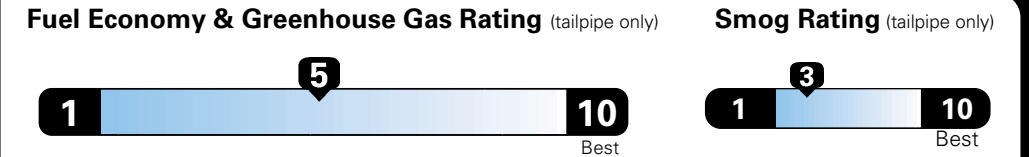

MANUFACTURER'S SUGGESTED RETAIL PRICE OF THIS MODEL INCLUDING DEALER PREPARATION

Base Price: \$21,945

JEEP RENEGADE LATITUDE 4X2
Exterior Color: Colorado Red Exterior Paint
Interior Color: Black Interior Colors
Interior: Deluxe Cloth High-Back Bucket Seats
Engine: 2.4-Liter I4 MultiAir® Engine
Transmission: 9-Speed 948TE Automatic Transmission

Fuel Economy and Environment

**E85 Flexible Fuel Vehicle
 Gasoline-Ethanol (E85)**

You spend \$500
 in fuel costs over 5 years compared to the average new vehicle.

Annual fuel cost \$1,450

Actual results will vary for many reasons, including driving conditions and how you drive and maintain your vehicle. The average new vehicle gets 27 MPG and cost \$6,750 to fuel over 5 years. Cost estimates are based on 15,000 miles per year at \$2.40 per gallon. This is a dual fueled automobile. MPGe is miles per gasoline gallon equivalent. Vehicle emissions are a significant cause of climate change and smog.