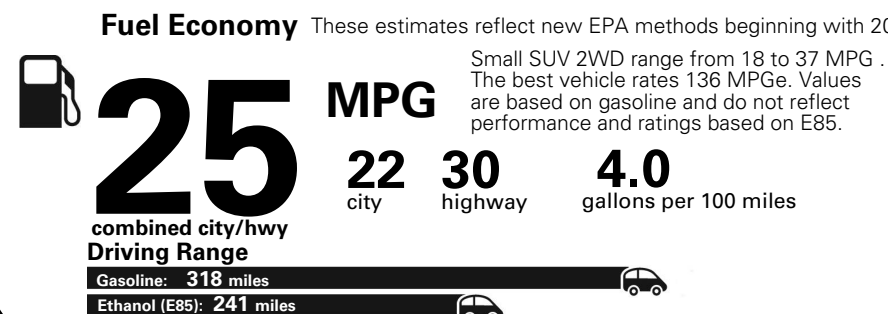

MANUFACTURER'S SUGGESTED RETAIL PRICE OF THIS MODEL INCLUDING DEALER PREPARATION

Base Price: \$21,945

JEOP RENEGADE LATITUDE 4X2
Exterior Color: Glacier Metallic Exterior Paint
Interior Color: Black Interior Colors
Interior: Deluxe Cloth High-Back Bucket Seats
Engine: 2.4-Liter I4 MultiAir® Engine
Transmission: 9-Speed 948TE Automatic Transmission

Fuel Economy and Environment

**E85 Flexible Fuel Vehicle
 Gasoline-Ethanol (E85)**

**You spend
 \$500
 in fuel costs
 over 5 years
 compared to the
 average new vehicle.**

**Annual fuel cost
 \$1,450**

Actual results will vary for many reasons, including driving conditions and how you drive and maintain your vehicle. The average new vehicle gets 27 MPG and cost \$6,750 to fuel over 5 years. Cost estimates are based on 15,000 miles per year at \$2.40 per gallon. This is a dual fueled automobile. MPGe is miles per gasoline gallon equivalent. Vehicle emissions are a significant cause of climate change and smog.