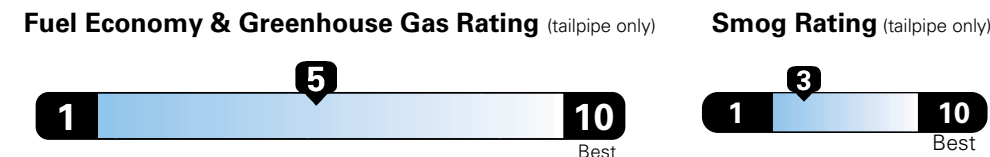

MANUFACTURER'S SUGGESTED RETAIL PRICE OF THIS MODEL INCLUDING DEALER PREPARATION

Base Price: \$21,945

JEOP RENEGADE LATITUDE 4X2
Exterior Color: Glacier Metallic Exterior Paint
Interior Color: Black Interior Colors
Interior: Deluxe Cloth High-Back Bucket Seats
Engine: 2.4-Liter I4 MultiAir® Engine
Transmission: 9-Speed 948TE Automatic Transmission

Fuel Economy and Environment

**E85 Flexible Fuel Vehicle
 Gasoline-Ethanol (E85)**

**You spend
 \$500
 in fuel costs
 over 5 years
 compared to the
 average new vehicle.**

**Annual fuel cost
 \$1,450**

Actual results will vary for many reasons, including driving conditions and how you drive and maintain your vehicle. The average new vehicle gets 27 MPG and cost \$6,750 to fuel over 5 years. Cost estimates are based on 15,000 miles per year at \$2.40 per gallon. This is a dual fueled automobile. MPGe is miles per gasoline gallon equivalent. Vehicle emissions are a significant cause of climate change and smog.