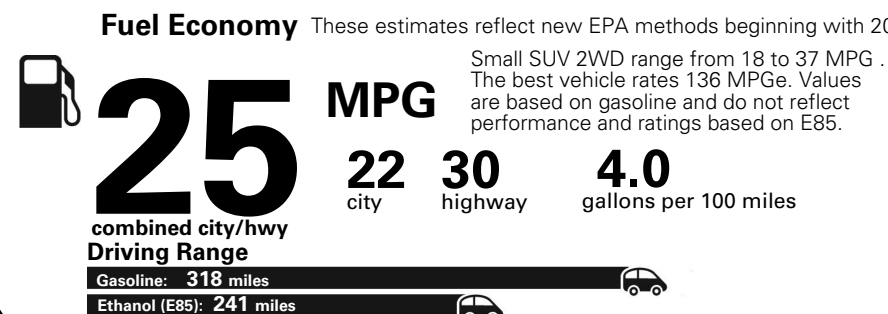

**5 YEAR / 60,000 MILE
POWERTRAIN WARRANTY**

Fuel Economy and Environment

E85 Flexible Fuel Vehicle Gasoline-Ethanol (E85)

You spend **\$500** in fuel costs over 5 years compared to the average new vehicle.