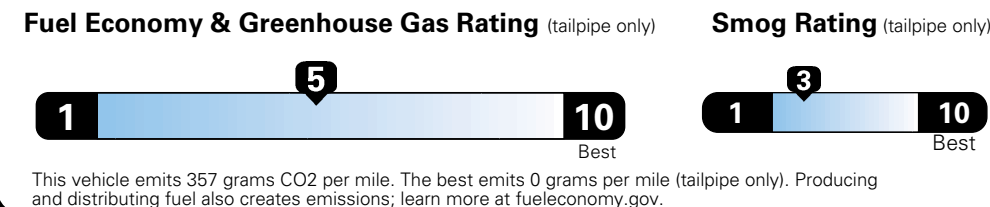

**5 YEAR / 60,000 MILE
POWERTRAIN WARRANTY**

Fuel Economy and Environment

E85 Flexible Fuel Vehicle Gasoline-Ethanol (E85)

You spend **\$500** in fuel costs over 5 years compared to the average new vehicle.

Annual fuel cost **\$1,450**

Actual results will vary for many reasons, including driving conditions and how you drive and maintain your vehicle. The average new vehicle gets 27 MPG and cost \$6,750 to fuel over 5 years. Cost estimates are based on 15,000 miles per year at \$2.40 per gallon. This is a dual fueled automobile. MPGe is miles per gasoline gallon equivalent. Vehicle emissions are a significant cause of climate change and smog.