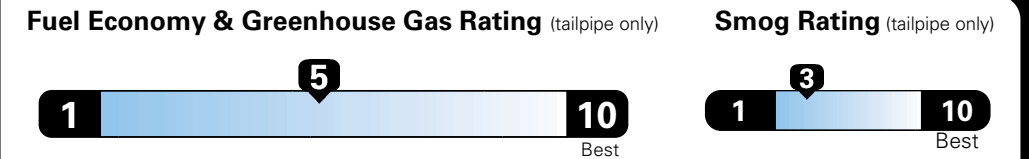

MANUFACTURER'S SUGGESTED RETAIL PRICE OF THIS MODEL INCLUDING DEALER PREPARATION

Base Price: \$21,945

JEOP RENEGADE LATITUDE 4X2
Exterior Color: Black Exterior Paint
Interior Color: Black Interior Colors
Interior: Deluxe Cloth High-Back Bucket Seats
Engine: 2.4-Liter I4 MultiAir® Engine
Transmission: 9-Speed 948TE Automatic Transmission

For more information visit: www.jeep.com
 or call 1-877-IAM-JEEP

FCA US LLC

Fuel Economy and Environment

**Flexible Fuel Vehicle
 Gasoline-Ethanol (E85)**

**You spend
 \$500
 in fuel costs
 over 5 years
 compared to the
 average new vehicle.**

**Annual fuel cost
 \$1,450**

Actual results will vary for many reasons, including driving conditions and how you drive and maintain your vehicle. The average new vehicle gets 27 MPG and cost \$6,750 to fuel over 5 years. Cost estimates are based on 15,000 miles per year at \$2.40 per gallon. This is a dual fueled automobile. MPGe is miles per gasoline gallon equivalent. Vehicle emissions are a significant cause of climate change and smog.