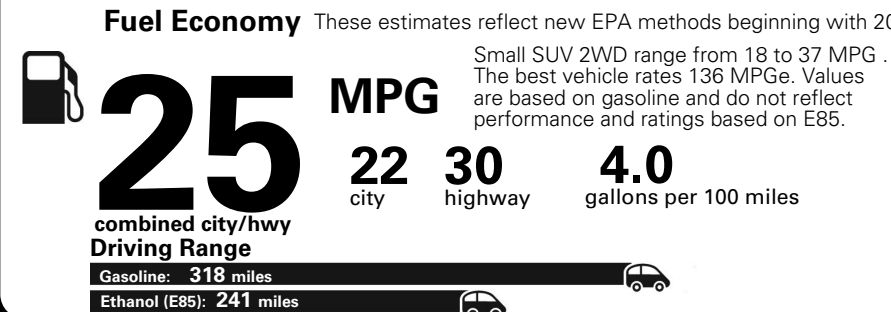

MANUFACTURER'S SUGGESTED RETAIL PRICE OF THIS MODEL INCLUDING DEALER PREPARATION

Base Price: \$21,945

JEOP RENEGADE LATITUDE 4X2
Exterior Color: Black Exterior Paint
Interior Color: Black Interior Colors
Interior: Deluxe Cloth High-Back Bucket Seats
Engine: 2.4-Liter I4 MultiAir® Engine
Transmission: 9-Speed 948TE Automatic Transmission

For more information visit: www.jeep.com
 or call 1-877-IAM-JEEP

FCA US LLC

Fuel Economy and Environment

**Flexible Fuel Vehicle
 Gasoline-Ethanol (E85)**

**You spend
 \$500
 in fuel costs
 over 5 years
 compared to the
 average new vehicle.**