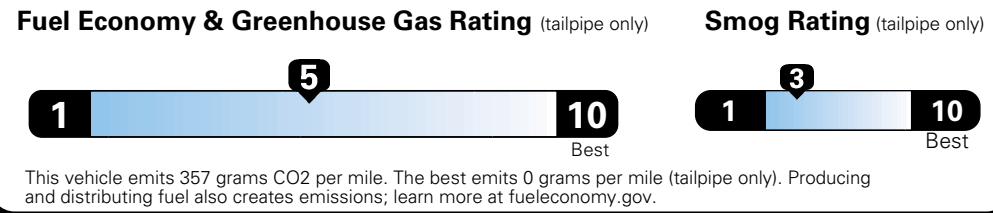

MANUFACTURER'S SUGGESTED RETAIL PRICE OF THIS MODEL INCLUDING DEALER PREPARATION

Base Price: \$21,945

JEOP RENEGADE LATITUDE 4X2
Exterior Color: Alpine White Exterior Paint
Interior Color: Black Interior Colors
Interior: Premium Cloth Bucket Seats
Engine: 2.4-Liter I4 MultiAir® Engine
Transmission: 9-Speed 948TE Automatic Transmission

For more information visit: www.jeep.com
 or call 1-877-IAM-JEEP

FCA US LLC

Fuel Economy and Environment

**E85 Flexible Fuel Vehicle
 Gasoline-Ethanol (E85)**

You spend \$500
 in fuel costs over 5 years compared to the average new vehicle.

Actual results will vary for many reasons, including driving conditions and how you drive and maintain your vehicle. The average new vehicle gets 27 MPG and cost \$6,750 to fuel over 5 years. Cost estimates are based on 15,000 miles per year at \$2.40 per gallon. This is a dual fueled automobile. MPGe is miles per gasoline gallon equivalent. Vehicle emissions are a significant cause of climate change and smog.