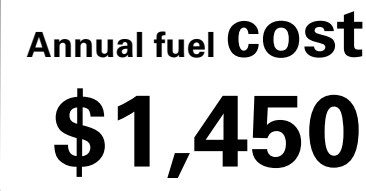

MANUFACTURER'S SUGGESTED RETAIL PRICE OF THIS MODEL INCLUDING DEALER PREPARATION

Base Price: \$21,945

JEOP RENEGADE LATITUDE 4X2
Exterior Color: Alpine White Exterior Paint
Interior Color: Black Interior Colors
Interior: Premium Cloth Bucket Seats
Engine: 2.4-Liter I4 MultiAir® Engine
Transmission: 9-Speed 948TE Automatic Transmission

For more information visit: www.jeep.com
 or call 1-877-IAM-JEEP

FCA US LLC

Fuel Economy and Environment

**E85 Flexible Fuel Vehicle
 Gasoline-Ethanol (E85)**

You spend \$500
 in fuel costs over 5 years compared to the average new vehicle.

Actual results will vary for many reasons, including driving conditions and how you drive and maintain your vehicle. The average new vehicle gets 27 MPG and cost \$6,750 to fuel over 5 years. Cost estimates are based on 15,000 miles per year at \$2.40 per gallon. This is a dual fueled automobile. MPGe is miles per gasoline gallon equivalent. Vehicle emissions are a significant cause of climate change and smog.