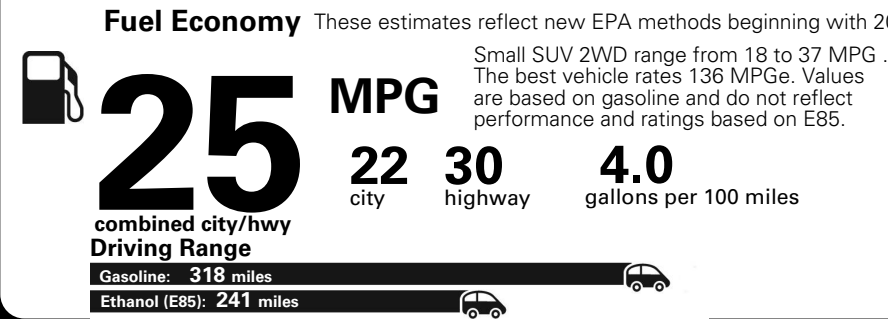

MANUFACTURER'S SUGGESTED RETAIL PRICE OF THIS MODEL INCLUDING DEALER PREPARATION

Base Price: \$21,945

JEOP RENEGADE LATITUDE 4X2
Exterior Color: Alpine White Exterior Paint
Interior Color: Black Interior Colors
Interior: Premium Cloth Bucket Seats
Engine: 2.4-Liter I4 MultiAir® Engine
Transmission: 9-Speed 948TE Automatic Transmission

For more information visit: www.jeep.com
 or call 1-877-IAM-JEEP

FCA US LLC

Fuel Economy and Environment

**E85 Flexible Fuel Vehicle
 Gasoline-Ethanol (E85)**

You spend \$500
 in fuel costs over 5 years compared to the average new vehicle.