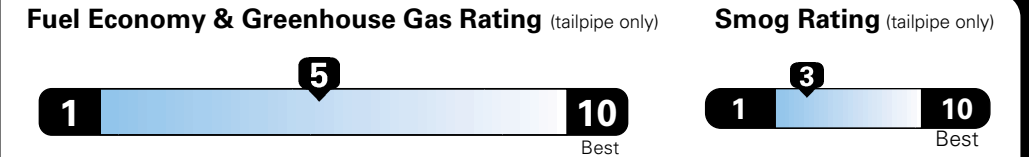

MANUFACTURER'S SUGGESTED RETAIL PRICE OF THIS MODEL INCLUDING DEALER PREPARATION

Base Price: \$21,945

JEOP RENEGADE LATITUDE 4X2
Exterior Color: Colorado Red Exterior Paint
Interior Color: Black Interior Colors
Interior: Premium Cloth Bucket Seats
Engine: 2.4-Liter I4 MultiAir® Engine
Transmission: 9-Speed 948TE Automatic Transmission
STANDARD EQUIPMENT (UNLESS REPLACED BY OPTIONAL EQUIPMENT)

Fuel Economy and Environment

**Flexible Fuel Vehicle
Gasoline-Ethanol (E85)**

**You spend
\$500
in fuel costs
over 5 years
compared to the
average new vehicle.**

**Annual fuel cost
\$1,450**

Actual results will vary for many reasons, including driving conditions and how you drive and maintain your vehicle. The average new vehicle gets 27 MPG and cost \$6,750 to fuel over 5 years. Cost estimates are based on 15,000 miles per year at \$2.40 per gallon. This is a dual fueled automobile. MPGe is miles per gasoline gallon equivalent. Vehicle emissions are a significant cause of climate change and smog.