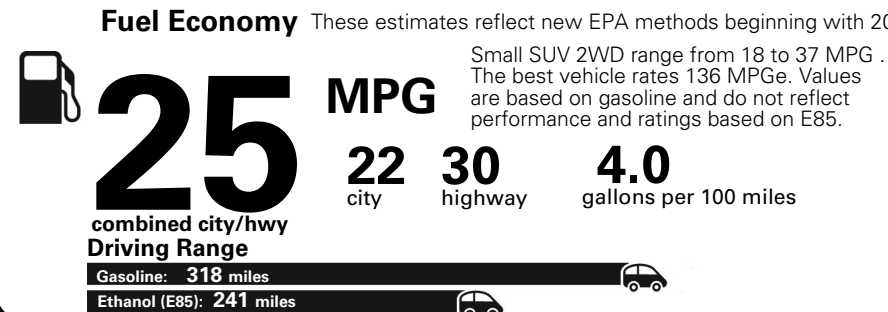

MANUFACTURER'S SUGGESTED RETAIL PRICE OF THIS MODEL INCLUDING DEALER PREPARATION

Base Price: \$21,945

JEOP RENEGADE LATITUDE 4X2
Exterior Color: Colorado Red Exterior Paint
Interior Color: Black Interior Colors
Interior: Premium Cloth Bucket Seats
Engine: 2.4-Liter I4 MultiAir® Engine
Transmission: 9-Speed 948TE Automatic Transmission
STANDARD EQUIPMENT (UNLESS REPLACED BY OPTIONAL EQUIPMENT)

**5 YEAR / 60,000 MILE
POWERTRAIN WARRANTY**

Assembly Point/Port of Entry: JACKSONVILLE, FLORIDA U.S.A. S.L. SHIP TO: SOLD TO:
 VIN: ZAC-CJABB4JP-H75153 L4-VON: 3975 0702

THIS LABEL IS ADDED TO THIS VEHICLE TO COMPLY WITH FEDERAL LAW. THE LABEL CANNOT BE REMOVED OR ALTERED PRIOR TO DELIVERY TO THE ULTIMATE PURCHASER.

Fuel Economy and Environment

**Flexible Fuel Vehicle
Gasoline-Ethanol (E85)**

**You spend
\$500
in fuel costs
over 5 years
compared to the
average new vehicle.**

**Annual fuel cost
\$1,450**

Actual results will vary for many reasons, including driving conditions and how you drive and maintain your vehicle. The average new vehicle gets 27 MPG and cost \$6,750 to fuel over 5 years. Cost estimates are based on 15,000 miles per year at \$2.40 per gallon. This is a dual fueled automobile. MPGe is miles per gasoline gallon equivalent. Vehicle emissions are a significant cause of climate change and smog.