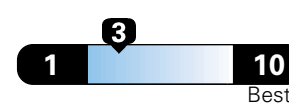

2018 MODEL YEAR

Jeep RENEGADE LATITUDE FWD

For more information visit: www.jeep.com
or call 1-877-IAM-JEEP

FCA US LLC

THIS VEHICLE IS MANUFACTURED TO MEET SPECIFIC UNITED STATES REQUIREMENTS. THIS VEHICLE IS NOT MANUFACTURED FOR SALE OR REGISTRATION OUTSIDE OF THE UNITED STATES.

MANUFACTURER'S SUGGESTED RETAIL PRICE OF THIS MODEL INCLUDING DEALER PREPARATION

Base Price: **$21,945**

JEEP RENEGADE LATITUDE 4X2

Exterior Color: Jetset Blue Exterior Paint

Interior Color: Black Interior Colors

Interior: Premium Cloth Bucket Seats

Engine: 2.4-Liter I4 MultiAir® Engine

Transmission: 9-Speed 948TE Automatic Transmission

STANDARD EQUIPMENT (UNLESS REPLACED BY OPTIONAL EQUIPMENT)

FUNCTIONAL/SAFETY FEATURES

- Advanced Multistage Front Airbags
- Supplemental Side-Curtain Front and Rear Airbags
- Supplemental Front Seat-Mounted Side Airbags
- ParkView® Rear Back Up Camera
- Keyless Go Push Button Start
- Anti-Lock 4-Wheel Disc Brakes
- Electric Park Brake
- Electronic Stability Control
- Electronic Roll Mitigation
- All Speed Traction Control
- Speed Control
- Electric Power Steering
- Capless Fuel Fill
- Daytime Running Lamp System
- Hill Start Assist
- Tire Pressure Monitoring Display
- Rear Window Wiper / Washer
- Variable Intermittent Windshield Wipers

INTERIOR FEATURES