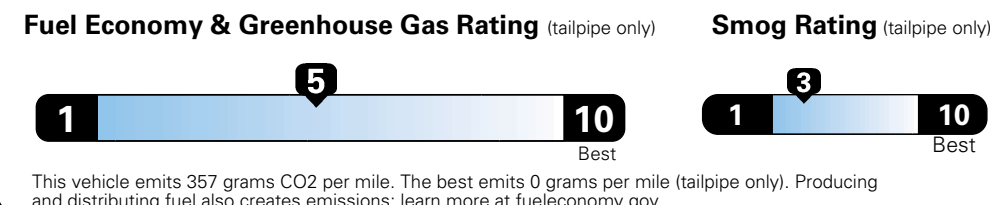

MANUFACTURER'S SUGGESTED RETAIL PRICE OF THIS MODEL INCLUDING DEALER PREPARATION

Base Price: \$22,095

JEOP RENEGADE LATITUDE 4X2
Exterior Color: Alpine White Exterior Paint
Interior Color: Black Interior Colors
Interior: Premium Cloth Bucket Seats
Engine: 2.4-Liter I4 MultiAir® Engine
Transmission: 9-Speed 948TE Automatic Transmission

For more information visit: www.jeep.com
 or call 1-877-IAM-JEEP

FCA US LLC

Fuel Economy and Environment

**Flexible Fuel Vehicle
 Gasoline-Ethanol (E85)**

**You spend
 \$500
 in fuel costs
 over 5 years**
 compared to the average new vehicle.

**Annual fuel cost
 \$1,450**

Actual results will vary for many reasons, including driving conditions and how you drive and maintain your vehicle. The average new vehicle gets 27 MPG and cost \$6,750 to fuel over 5 years. Cost estimates are based on 15,000 miles per year at \$2.40 per gallon. This is a dual fueled automobile. MPGe is miles per gasoline gallon equivalent. Vehicle emissions are a significant cause of climate change and smog.