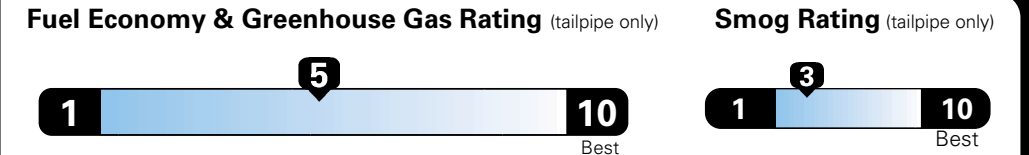

MANUFACTURER'S SUGGESTED RETAIL PRICE OF THIS MODEL INCLUDING DEALER PREPARATION

**Base Price: \$22,095**

**JEOP RENEGADE LATITUDE 4X2**  
**Exterior Color:** Anvil Exterior Paint  
**Interior Color:** Black Interior Colors  
**Interior:** Deluxe Cloth High-Back Bucket Seats  
**Engine:** 2.4-Liter I4 MultiAir® Engine  
**Transmission:** 9-Speed 948TE Automatic Transmission

## Fuel Economy and Environment

**E85 Flexible Fuel Vehicle  
 Gasoline-Ethanol (E85)**

**You spend \$500**  
 in fuel costs over 5 years compared to the average new vehicle.

**Annual fuel cost \$1,450**

Actual results will vary for many reasons, including driving conditions and how you drive and maintain your vehicle. The average new vehicle gets 27 MPG and cost \$6,750 to fuel over 5 years. Cost estimates are based on 15,000 miles per year at \$2.40 per gallon. This is a dual fueled automobile. MPGe is miles per gasoline gallon equivalent. Vehicle emissions are a significant cause of climate change and smog.