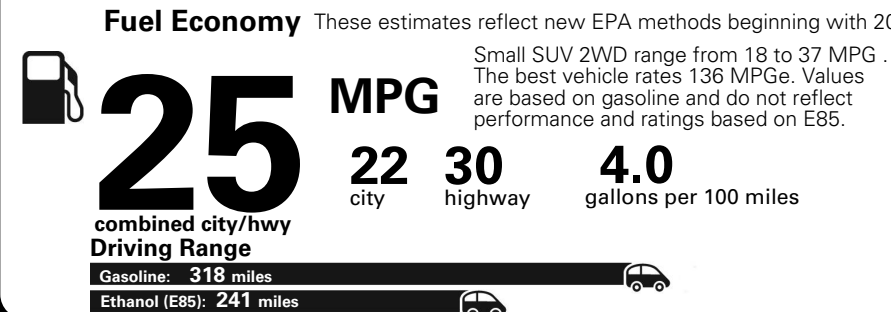

TOTAL PRICE: * $26,310

WARRANTY COVERAGE
5-year or 60,000-mile Powertrain Limited Warranty.
3-year or 36,000-mile Basic Limited Warranty.
Ask Dealer for a copy of the limited warranties or see your owner's manual for details.

**5 YEAR / 60,000 MILE
POWERTRAIN WARRANTY**

Assembly Point/Port of Entry: HOUSTON, TEXAS, U.S.A. S.L. SHIP TO: SOLD TO:
VIN: ZAC-CJABB4JP-J19645 L4-VON: 3704 0928

THIS LABEL IS ADDED TO THIS VEHICLE TO COMPLY WITH FEDERAL LAW. THE LABEL CANNOT BE REMOVED OR ALTERED PRIOR TO DELIVERY TO THE ULTIMATE PURCHASER.

* STATE AND/OR LOCAL TAXES IF ANY, LICENSE AND TITLE FEES AND DEALER SUPPLIED AND INSTALLED OPTIONS AND ACCESSORIES ARE NOT INCLUDED IN THIS PRICE. DISCOUNT, IF ANY, IS BASED ON PRICE OF OPTIONS IF PURCHASED SEPARATELY.

Fuel Economy and Environment

**E85 Flexible Fuel Vehicle
Gasoline-Ethanol (E85)**