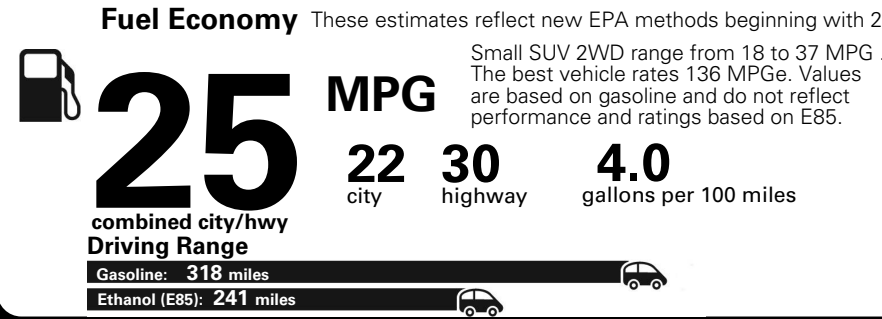

MANUFACTURER'S SUGGESTED RETAIL PRICE OF THIS MODEL INCLUDING DEALER PREPARATION

Base Price: \$22,095

JEEP RENEGADE LATITUDE 4X2
Exterior Color: Omaha Orange Exterior Paint
Interior Color: Black Interior Colors
Interior: Deluxe Cloth High-Back Bucket Seats
Engine: 2.4-Liter I4 MultiAir® Engine
Transmission: 9-Speed 948TE Automatic Transmission

EPA DOT Fuel Economy and Environment

Flexible Fuel Vehicle Gasoline-Ethanol (E85)

You spend \$500 in fuel costs over 5 years compared to the average new vehicle.

Actual results will vary for many reasons, including driving conditions and how you drive and maintain your vehicle. The average new vehicle gets 27 MPG and cost \$6,750 to fuel over 5 years. Cost estimates are based on 15,000 miles per year at \$2.40 per gallon. This is a dual fueled automobile. MPGe is miles per gasoline gallon equivalent. Vehicle emissions are a significant cause of climate change and smog.