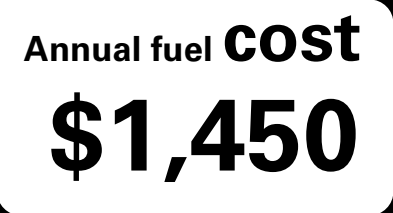

MANUFACTURER'S SUGGESTED RETAIL PRICE OF THIS MODEL INCLUDING DEALER PREPARATION

Base Price: \$22,095

JEEP RENEGADE LATITUDE 4X2
Exterior Color: Omaha Orange Exterior Paint
Interior Color: Black Interior Colors
Interior: Deluxe Cloth High-Back Bucket Seats
Engine: 2.4-Liter I4 MultiAir® Engine
Transmission: 9-Speed 948TE Automatic Transmission

2.4-Liter I4 MultiAir® Engine \$1,530
 Flex Fuel Vehicle
 Gloss Black Steering Wheel Bezel
 Federal Emissions
 Beats™ Premium Audio System \$695

Destination Charge \$1,495

TOTAL PRICE: * \$26,610

WARRANTY COVERAGE
 5-year or 60,000-mile Powertrain Limited Warranty.
 3-year or 36,000-mile Basic Limited Warranty.
 Ask Dealer for a copy of the limited warranties or see your owner's manual for details.

EPA DOT Fuel Economy and Environment

Flexible Fuel Vehicle Gasoline-Ethanol (E85)

You spend \$500 in fuel costs over 5 years compared to the average new vehicle.

Actual results will vary for many reasons, including driving conditions and how you drive and maintain your vehicle. The average new vehicle gets 27 MPG and cost \$6,750 to fuel over 5 years. Cost estimates are based on 15,000 miles per year at \$2.40 per gallon. This is a dual fueled automobile. MPGe is miles per gasoline gallon equivalent. Vehicle emissions are a significant cause of climate change and smog.