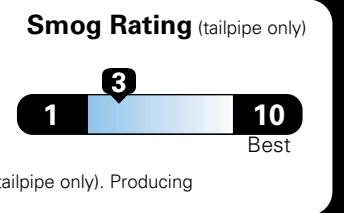

EPA DOT Fuel Economy and Environment

Flexible Fuel Vehicle Gasoline-Ethanol (E85)

You spend \$500 in fuel costs over 5 years compared to the average new vehicle.

Actual results will vary for many reasons, including driving conditions and how you drive and maintain your vehicle. The average new vehicle gets 27 MPG and cost \$6,750 to fuel over 5 years. Cost estimates are based on 15,000 miles per year at \$2.40 per gallon. This is a dual fueled automobile. MPGe is miles per gasoline gallon equivalent. Vehicle emissions are a significant cause of climate change and smog.