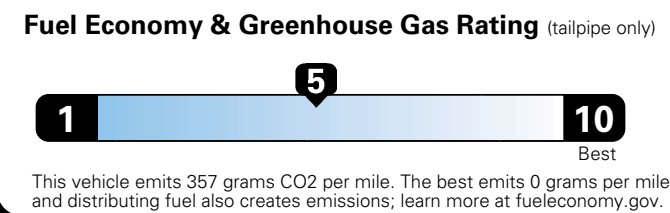

MANUFACTURER'S SUGGESTED RETAIL PRICE OF THIS MODEL INCLUDING DEALER PREPARATION

Base Price: \$22,095

JEEP RENEGADE LATITUDE 4X2
Exterior Color: Omaha Orange Exterior Paint
Interior Color: Black Interior Colors
Interior: Deluxe Cloth High-Back Bucket Seats
Engine: 2.4-Liter I4 MultiAir® Engine
Transmission: 9-Speed 948TE Automatic Transmission

EPA DOT Fuel Economy and Environment

Flexible Fuel Vehicle Gasoline-Ethanol (E85)

You spend \$500 in fuel costs over 5 years compared to the average new vehicle.

Actual results will vary for many reasons, including driving conditions and how you drive and maintain your vehicle. The average new vehicle gets 27 MPG and cost \$6,750 to fuel over 5 years. Cost estimates are based on 15,000 miles per year at \$2.40 per gallon. This is a dual fueled automobile. MPGe is miles per gasoline gallon equivalent. Vehicle emissions are a significant cause of climate change and smog.