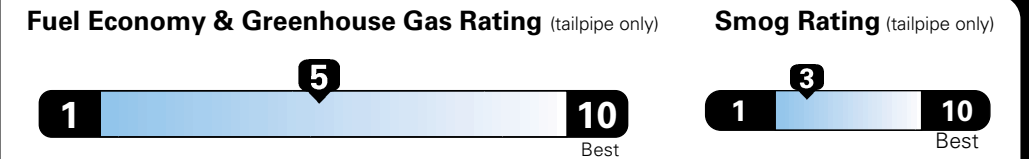

MANUFACTURER'S SUGGESTED RETAIL PRICE OF THIS MODEL INCLUDING DEALER PREPARATION

Base Price: \$22,095

JEOP RENEGADE LATITUDE 4X2
Exterior Color: Granite Crystal Metallic Clear-Coat Exterior Paint
Interior Color: Black Interior Colors
Interior: Premium Cloth Bucket Seats
Engine: 2.4-Liter I4 MultiAir® Engine
Transmission: 9-Speed 948TE Automatic Transmission

Fuel Economy and Environment

**Flexible Fuel Vehicle
 Gasoline-Ethanol (E85)**

You spend \$500
 in fuel costs over 5 years compared to the average new vehicle.

Annual fuel cost \$1,450

Actual results will vary for many reasons, including driving conditions and how you drive and maintain your vehicle. The average new vehicle gets 27 MPG and cost \$6,750 to fuel over 5 years. Cost estimates are based on 15,000 miles per year at \$2.40 per gallon. This is a dual fueled automobile. MPGe is miles per gasoline gallon equivalent. Vehicle emissions are a significant cause of climate change and smog.