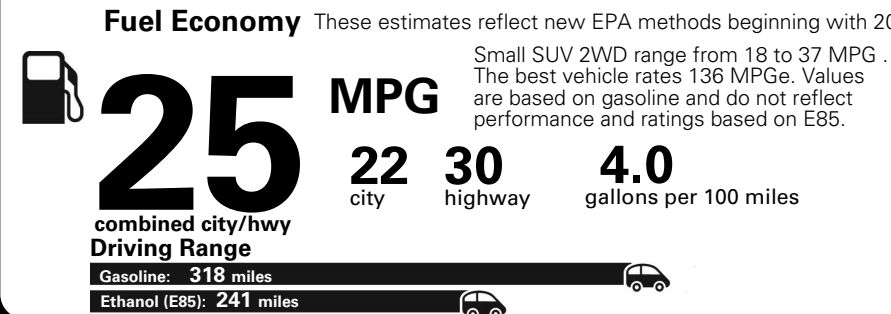

MANUFACTURER'S SUGGESTED RETAIL PRICE OF THIS MODEL INCLUDING DEALER PREPARATION

Base Price: \$22,095

JEOP RENEGADE LATITUDE 4X2
Exterior Color: Granite Crystal Metallic Clear-Coat Exterior Paint
Interior Color: Black Interior Colors
Interior: Premium Cloth Bucket Seats
Engine: 2.4-Liter I4 MultiAir® Engine
Transmission: 9-Speed 948TE Automatic Transmission

Fuel Economy and Environment

**Flexible Fuel Vehicle
 Gasoline-Ethanol (E85)**

You spend \$500
 in fuel costs over 5 years compared to the average new vehicle.

Annual fuel cost \$1,450

Actual results will vary for many reasons, including driving conditions and how you drive and maintain your vehicle. The average new vehicle gets 27 MPG and cost \$6,750 to fuel over 5 years. Cost estimates are based on 15,000 miles per year at \$2.40 per gallon. This is a dual fueled automobile. MPGe is miles per gasoline gallon equivalent. Vehicle emissions are a significant cause of climate change and smog.