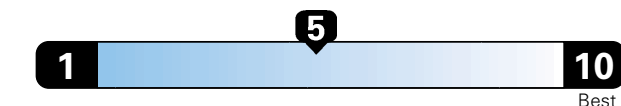

Fuel Economy & Greenhouse Gas Rating (tailpipe only)

This vehicle emits 357 grams CO2 per mile. The best emits 0 grams per mile (tailpipe only). Producing and distributing fuel also creates emissions; learn more at fuelconomy.gov.