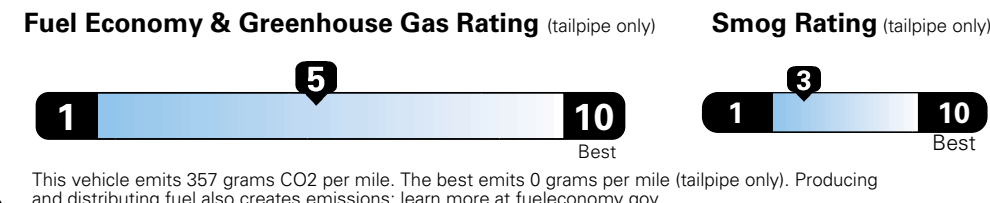

## Fuel Economy and Environment

**E85 Flexible Fuel Vehicle  
 Gasoline-Ethanol (E85)**

**You spend \$500**  
 in fuel costs over 5 years compared to the average new vehicle.

**Annual fuel cost \$1,450**

Actual results will vary for many reasons, including driving conditions and how you drive and maintain your vehicle. The average new vehicle gets 27 MPG and cost \$6,750 to fuel over 5 years. Cost estimates are based on 15,000 miles per year at \$2.40 per gallon. This is a dual fueled automobile. MPGe is miles per gasoline gallon equivalent. Vehicle emissions are a significant cause of climate change and smog.