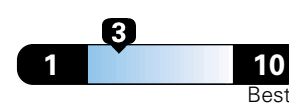

Smog Rating (tailpipe only)