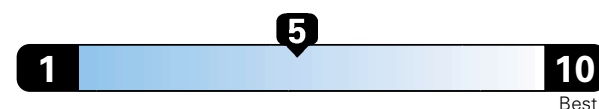

You spend

\$500

in fuel costs
over 5 years
compared to the
average new vehicle.

Annual fuel cost

\$1,450

Fuel Economy & Greenhouse Gas Rating (tailpipe only)

This vehicle emits 357 grams CO2 per mile. The best emits 0 grams per mile (tailpipe only). Producing and distributing fuel also creates emissions; learn more at fuelconomy.gov.

Smog Rating (tailpipe only)

Actual results will vary for many reasons, including driving conditions and how you drive and maintain your vehicle. The average new vehicle gets 27 MPG and cost \$6,750 to fuel over 5 years. Cost estimates are based on 15,000 miles per year at \$2.40 per gallon. This is a dual fueled automobile. MPGe is miles per gasoline gallon equivalent. Vehicle emissions are a significant cause of climate change and smog.