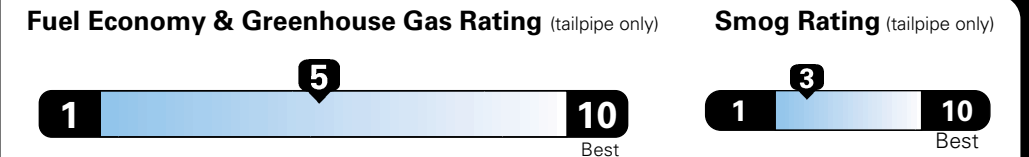

MANUFACTURER'S SUGGESTED RETAIL PRICE OF THIS MODEL INCLUDING DEALER PREPARATION

Base Price: \$22,095

JEOP RENEGADE LATITUDE 4X2
Exterior Color: Colorado Red Exterior Paint
Interior Color: Black Interior Colors
Interior: Premium Cloth Bucket Seats
Engine: 2.4-Liter I4 MultiAir® Engine
Transmission: 9-Speed 948TE Automatic Transmission

For more information visit: www.jeep.com
 or call 1-877-IAM-JEEP

FCA US LLC

Fuel Economy and Environment

**E85 Flexible Fuel Vehicle
 Gasoline-Ethanol (E85)**

You spend \$500
 in fuel costs over 5 years compared to the average new vehicle.

Annual fuel cost \$1,450

Actual results will vary for many reasons, including driving conditions and how you drive and maintain your vehicle. The average new vehicle gets 27 MPG and cost \$6,750 to fuel over 5 years. Cost estimates are based on 15,000 miles per year at \$2.40 per gallon. This is a dual fueled automobile. MPGe is miles per gasoline gallon equivalent. Vehicle emissions are a significant cause of climate change and smog.