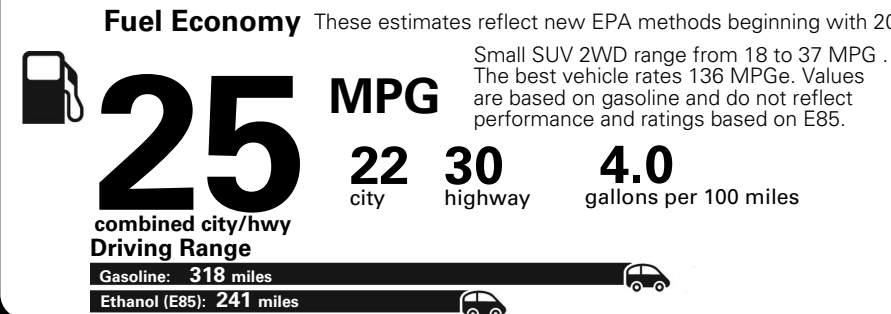

MANUFACTURER'S SUGGESTED RETAIL PRICE OF THIS MODEL INCLUDING DEALER PREPARATION

Base Price: \$22,095

JEOP RENEGADE LATITUDE 4X2
Exterior Color: Colorado Red Exterior Paint
Interior Color: Black Interior Colors
Interior: Premium Cloth Bucket Seats
Engine: 2.4-Liter I4 MultiAir® Engine
Transmission: 9-Speed 948TE Automatic Transmission

For more information visit: www.jeep.com
 or call 1-877-IAM-JEEP

FCA US LLC

Fuel Economy and Environment

**E85 Flexible Fuel Vehicle
 Gasoline-Ethanol (E85)**

You spend \$500
 in fuel costs over 5 years compared to the average new vehicle.