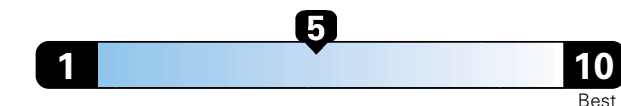

2018 MODEL YEAR

Jeep® RENEGADE LATITUDE FWD

For more information visit: www.jeep.com
or call 1-877-IAM-JEEP

FCA US LLC

THIS VEHICLE IS MANUFACTURED TO MEET SPECIFIC UNITED STATES REQUIREMENTS. THIS VEHICLE IS NOT MANUFACTURED FOR SALE OR REGISTRATION OUTSIDE OF THE UNITED STATES.

MANUFACTURER'S SUGGESTED RETAIL PRICE OF THIS MODEL INCLUDING DEALER PREPARATION

Base Price: $22,095

JEOP RENEGADE LATITUDE 4X2
Exterior Color: Anvil Exterior Paint
Interior Color: Black Interior Colors
Interior: Premium Cloth Bucket Seats
Engine: 2.4L I4 M-Air Engine
Transmission: 9-Speed 948TE Automatic Transmission
STANDARD EQUIPMENT (UNLESS REPLACED BY OPTIONAL EQUIPMENT)
FUNCTIONAL/SAFETY FEATURES

- Advanced Multistage Front Airbags
- Supplemental Side-Curtain Front and Rear Airbags
- Supplemental Front Seat-Mounted Side Airbags
- ParkView® Rear Back Up Camera
- Keyless Go Push Button Start
- Anti-Lock 4-Wheel Disc Brakes
- Electric Park Brake
- Electronic Stability Control
- Electronic Roll Mitigation
- All Speed Traction Control
- Speed Control
- Electric Power Steering
- Capless Fuel Fill
- Daytime Running Lamp System
- Hill Start Assist
- Tire Pressure Monitoring Display
- Rear Window Wiper / Washer
- Variable Intermittent Windshield Wipers

INTERIOR FEATURES

- Uconnect® 4 with 7-Inch Display
- Apple CarPlay® Capable
- Google Android Auto™ Capable
- Media Hub (USB, Aux)
- Integrated Voice Command with Bluetooth®
- 6-Speakers
- SiriusXM® with 1-Yr Radio Subscription
- For More Information, Call 800-643-2112
- A/C Auto Temperature Control with Dual Zone Control
- Steering Wheel Mounted Audio Controls
- Premium Wrapped Steering Wheel
- Tilt / Telescope Steering Column
- Cluster 3.5-Inch TFT Monochrome Display
- Ambient LED Interior Lighting
- Manual 6-Way Driver Seat and 4-Way Pass Seat