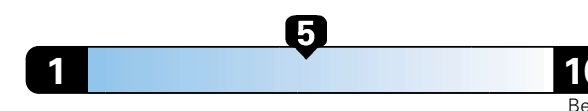

Fuel Economy & Greenhouse Gas Rating (tailpipe only)