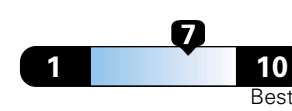

Smog Rating (tailpipe only)

This vehicle emits 357 grams CO2 per mile. The best emits 0 grams per mile (tailpipe only). Producing and distributing fuel also creates emissions; learn more at fuelconomy.gov.

Actual results will vary for many reasons, including driving conditions and how you drive and maintain your vehicle. The average new vehicle gets 27 MPG and cost $6,750 to fuel over 5 years. Cost estimates are based on 15,000 miles per year at $2.40 per gallon. MPGe is miles per gasoline gallon equivalent. Vehicle emissions are a significant cause of climate change and smog.

fuelconomy.gov

Calculate personalized estimates and compare vehicles