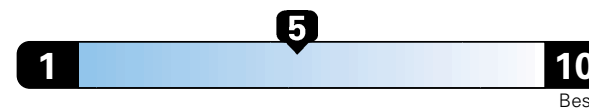

This vehicle emits 357 grams CO2 per mile. The best emits 0 grams per mile (tailpipe only). Producing and distributing fuel also creates emissions; learn more at fuelconomy.gov.

Smog Rating (tailpipe only)