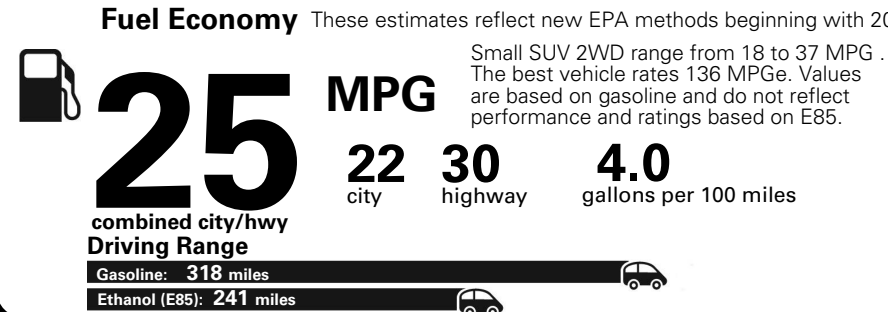

MANUFACTURER'S SUGGESTED RETAIL PRICE OF THIS MODEL INCLUDING DEALER PREPARATION

Base Price: \$22,095

JEEP RENEGADE LATITUDE 4X2
Exterior Color: Granite Crystal Metallic Clear-Coat Exterior Paint
Interior Color: Black Interior Colors
Interior: Deluxe Cloth High-Back Bucket Seats
Engine: 2.4-Liter I4 MultiAir® Engine
Transmission: 9-Speed 948TE Automatic Transmission

Fuel Economy and Environment

**Flexible Fuel Vehicle
 Gasoline-Ethanol (E85)**

**You spend
 \$500
 in fuel costs
 over 5 years**
 compared to the average new vehicle.

**Annual fuel cost
 \$1,450**

Actual results will vary for many reasons, including driving conditions and how you drive and maintain your vehicle. The average new vehicle gets 27 MPG and cost \$6,750 to fuel over 5 years. Cost estimates are based on 15,000 miles per year at \$2.40 per gallon. This is a dual fueled automobile. MPGe is miles per gasoline gallon equivalent. Vehicle emissions are a significant cause of climate change and smog.