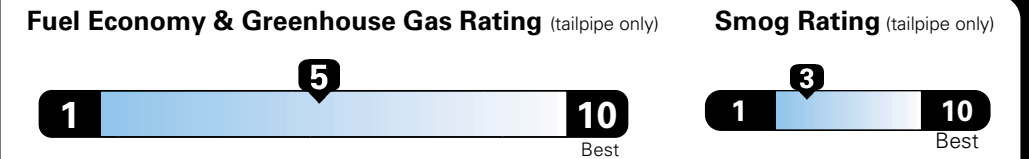

MANUFACTURER'S SUGGESTED RETAIL PRICE OF THIS MODEL INCLUDING DEALER PREPARATION

Base Price: \$22,095

JEEP RENEGADE LATITUDE 4X2
Exterior Color: Granite Crystal Metallic Clear-Coat Exterior Paint
Interior Color: Black Interior Colors
Interior: Deluxe Cloth High-Back Bucket Seats
Engine: 2.4-Liter I4 MultiAir® Engine
Transmission: 9-Speed 948TE Automatic Transmission

Fuel Economy and Environment

**Flexible Fuel Vehicle
 Gasoline-Ethanol (E85)**

**You spend
 \$500
 in fuel costs
 over 5 years**
 compared to the average new vehicle.

**Annual fuel cost
 \$1,450**

Actual results will vary for many reasons, including driving conditions and how you drive and maintain your vehicle. The average new vehicle gets 27 MPG and cost \$6,750 to fuel over 5 years. Cost estimates are based on 15,000 miles per year at \$2.40 per gallon. This is a dual fueled automobile. MPGe is miles per gasoline gallon equivalent. Vehicle emissions are a significant cause of climate change and smog.