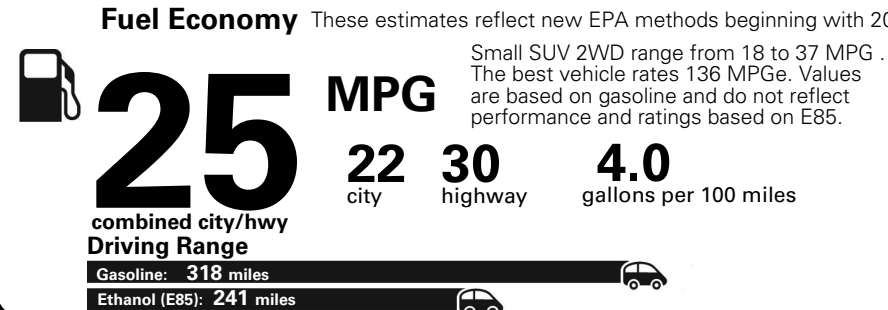

MANUFACTURER'S SUGGESTED RETAIL PRICE OF THIS MODEL INCLUDING DEALER PREPARATION

Base Price: \$22,095

JEOP RENEGADE LATITUDE 4X2
Exterior Color: Black Exterior Paint
Interior Color: Black Interior Colors
Interior: Deluxe Cloth High-Back Bucket Seats
Engine: 2.4-Liter I4 MultiAir® Engine
Transmission: 9-Speed 948TE Automatic Transmission

Fuel Economy and Environment

**Flexible Fuel Vehicle
 Gasoline-Ethanol (E85)**

**You spend
 \$500
 in fuel costs
 over 5 years**
 compared to the average new vehicle.

**Annual fuel cost
 \$1,450**

Actual results will vary for many reasons, including driving conditions and how you drive and maintain your vehicle. The average new vehicle gets 27 MPG and cost \$6,750 to fuel over 5 years. Cost estimates are based on 15,000 miles per year at \$2.40 per gallon. This is a dual fueled automobile. MPGe is miles per gasoline gallon equivalent. Vehicle emissions are a significant cause of climate change and smog.