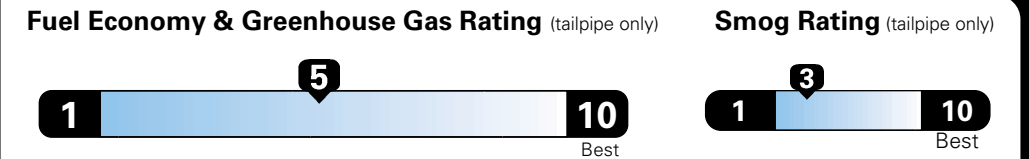

MANUFACTURER'S SUGGESTED RETAIL PRICE OF THIS MODEL INCLUDING DEALER PREPARATION

Base Price: \$22,095

JEOP RENEGADE LATITUDE 4X2
Exterior Color: Black Exterior Paint
Interior Color: Black Interior Colors
Interior: Deluxe Cloth High-Back Bucket Seats
Engine: 2.4-Liter I4 MultiAir® Engine
Transmission: 9-Speed 948TE Automatic Transmission

Fuel Economy and Environment

**Flexible Fuel Vehicle
 Gasoline-Ethanol (E85)**

**You spend
 \$500
 in fuel costs
 over 5 years**
 compared to the average new vehicle.

**Annual fuel cost
 \$1,450**

Actual results will vary for many reasons, including driving conditions and how you drive and maintain your vehicle. The average new vehicle gets 27 MPG and cost \$6,750 to fuel over 5 years. Cost estimates are based on 15,000 miles per year at \$2.40 per gallon. This is a dual fueled automobile. MPGe is miles per gasoline gallon equivalent. Vehicle emissions are a significant cause of climate change and smog.