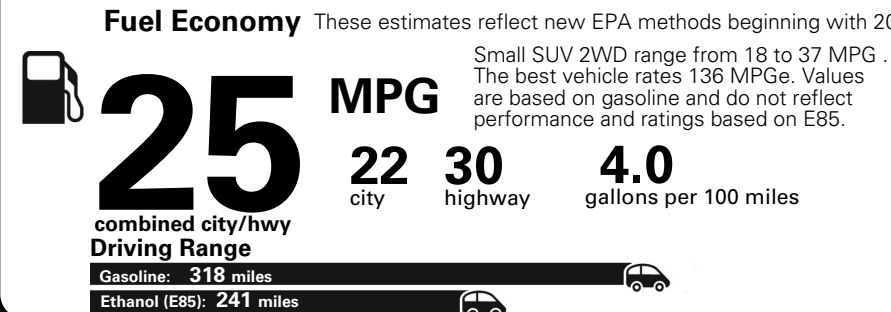

MANUFACTURER'S SUGGESTED RETAIL PRICE OF THIS MODEL INCLUDING DEALER PREPARATION

Base Price: \$22,095

JEOP RENEGADE LATITUDE 4X2
Exterior Color: Alpine White Exterior Paint
Interior Color: Black Interior Colors
Interior: Premium Cloth Bucket Seats
Engine: 2.4-Liter I4 MultiAir® Engine
Transmission: 9-Speed 948TE Automatic Transmission
STANDARD EQUIPMENT (UNLESS REPLACED BY OPTIONAL EQUIPMENT)
 FUNCTIONAL/SAFETY FEATURES

**5 YEAR / 60,000 MILE
 POWERTRAIN WARRANTY**

Assembly Point/Port of Entry: SAN DIEGO, CALIF., U.S.A. S.L. SHIP TO: SOLD TO:
 VIN: ZAC-CJABB4JP-J57439 L4-VON: 9719 0103

THIS LABEL IS ADDED TO THIS VEHICLE TO COMPLY WITH FEDERAL LAW. THE LABEL CANNOT BE REMOVED OR ALTERED PRIOR TO DELIVERY TO THE ULTIMATE PURCHASER.

Fuel Economy and Environment

**E85 Flexible Fuel Vehicle
 Gasoline-Ethanol (E85)**

You spend \$500
 in fuel costs over 5 years compared to the average new vehicle.

Annual fuel cost \$1,450

Actual results will vary for many reasons, including driving conditions and how you drive and maintain your vehicle. The average new vehicle gets 27 MPG and cost \$6,750 to fuel over 5 years. Cost estimates are based on 15,000 miles per year at \$2.40 per gallon. This is a dual fueled automobile. MPGe is miles per gasoline gallon equivalent. Vehicle emissions are a significant cause of climate change and smog.