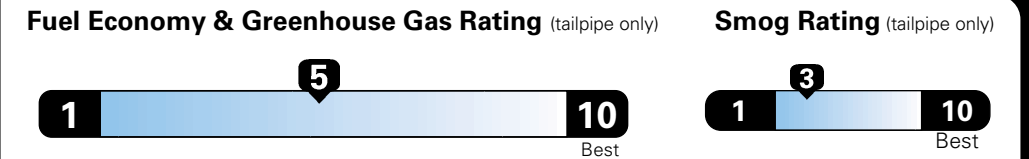

MANUFACTURER'S SUGGESTED RETAIL PRICE OF THIS MODEL INCLUDING DEALER PREPARATION

Base Price: \$22,095

JEOP RENEGADE LATITUDE 4X2
Exterior Color: Alpine White Exterior Paint
Interior Color: Black Interior Colors
Interior: Premium Cloth Bucket Seats
Engine: 2.4-Liter I4 MultiAir® Engine
Transmission: 9-Speed 948TE Automatic Transmission
STANDARD EQUIPMENT (UNLESS REPLACED BY OPTIONAL EQUIPMENT)
 FUNCTIONAL/SAFETY FEATURES

Fuel Economy and Environment

**E85 Flexible Fuel Vehicle
 Gasoline-Ethanol (E85)**

You spend \$500
 in fuel costs over 5 years compared to the average new vehicle.

Annual fuel cost \$1,450

Actual results will vary for many reasons, including driving conditions and how you drive and maintain your vehicle. The average new vehicle gets 27 MPG and cost \$6,750 to fuel over 5 years. Cost estimates are based on 15,000 miles per year at \$2.40 per gallon. This is a dual fueled automobile. MPGe is miles per gasoline gallon equivalent. Vehicle emissions are a significant cause of climate change and smog.