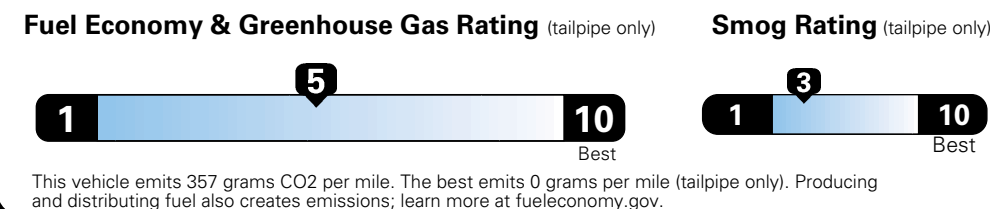

MANUFACTURER'S SUGGESTED RETAIL PRICE OF THIS MODEL INCLUDING DEALER PREPARATION

Base Price: \$22,095

JEOP RENEGADE LATITUDE 4X2
Exterior Color: Jetset Blue Exterior Paint
Interior Color: Black Interior Colors
Interior: Premium Cloth Bucket Seats
Engine: 2.4-Liter I4 MultiAir® Engine
Transmission: 9-Speed 948TE Automatic Transmission

For more information visit: www.jeep.com
 or call 1-877-IAM-JEEP

FCA US LLC

Fuel Economy and Environment

**E85 Flexible Fuel Vehicle
 Gasoline-Ethanol (E85)**

You spend \$500
 in fuel costs over 5 years compared to the average new vehicle.

Annual fuel cost \$1,450

Actual results will vary for many reasons, including driving conditions and how you drive and maintain your vehicle. The average new vehicle gets 27 MPG and cost \$6,750 to fuel over 5 years. Cost estimates are based on 15,000 miles per year at \$2.40 per gallon. This is a dual fueled automobile. MPGe is miles per gasoline gallon equivalent. Vehicle emissions are a significant cause of climate change and smog.