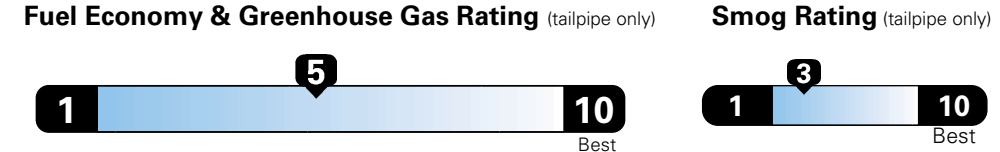

MANUFACTURER'S SUGGESTED RETAIL PRICE OF THIS MODEL INCLUDING DEALER PREPARATION

Base Price: \$22,095

JEOP RENEGADE LATITUDE 4X2
Exterior Color: Jetset Blue Exterior Paint
Interior Color: Black Interior Colors
Interior: Premium Cloth Bucket Seats
Engine: 2.4-Liter I4 MultiAir® Engine
Transmission: 9-Speed 948TE Automatic Transmission

For more information visit: www.jeep.com
 or call 1-877-IAM-JEEP

FCA US LLC

Fuel Economy and Environment

**E85 Flexible Fuel Vehicle
 Gasoline-Ethanol (E85)**

You spend \$500
 in fuel costs over 5 years compared to the average new vehicle.

Annual fuel cost \$1,450

Actual results will vary for many reasons, including driving conditions and how you drive and maintain your vehicle. The average new vehicle gets 27 MPG and cost \$6,750 to fuel over 5 years. Cost estimates are based on 15,000 miles per year at \$2.40 per gallon. This is a dual fueled automobile. MPGe is miles per gasoline gallon equivalent. Vehicle emissions are a significant cause of climate change and smog.