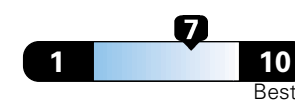

Smog Rating (tailpipe only)

This vehicle emits 357 grams CO2 per mile. The best emits 0 grams per mile (tailpipe only). Producing and distributing fuel also creates emissions; learn more at fuel economy.gov.

Actual results will vary for many reasons, including driving conditions and how you drive and maintain your vehicle. The average new vehicle gets 27 MPG and cost $6,750 to fuel over 5 years. Cost estimates are based on 15,000 miles per year at $2.40 per gallon. MPGe is miles per gasoline gallon equivalent. Vehicle emissions are a significant cause of climate change and smog.

fuel economy.gov

Calculate personalized estimates and compare vehicles