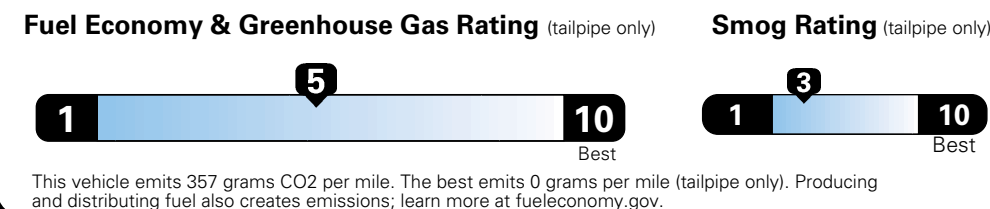

MANUFACTURER'S SUGGESTED RETAIL PRICE OF THIS MODEL INCLUDING DEALER PREPARATION

Base Price: \$22,095

JEOP RENEGADE LATITUDE 4X2
Exterior Color: Granite Crystal Metallic Clear-Coat Exterior Paint
Interior Color: Black Interior Colors
Interior: Premium Cloth Bucket Seats
Engine: 2.4-Liter I4 MultiAir® Engine
Transmission: 9-Speed 948TE Automatic Transmission

For more information visit: www.jeep.com
 or call 1-877-IAM-JEEP

FCA US LLC

Fuel Economy and Environment

**Flexible Fuel Vehicle
 Gasoline-Ethanol (E85)**

**You spend
 \$500
 in fuel costs
 over 5 years
 compared to the
 average new vehicle.**

**Annual fuel cost
 \$1,450**

Actual results will vary for many reasons, including driving conditions and how you drive and maintain your vehicle. The average new vehicle gets 27 MPG and cost \$6,750 to fuel over 5 years. Cost estimates are based on 15,000 miles per year at \$2.40 per gallon. This is a dual fueled automobile. MPGe is miles per gasoline gallon equivalent. Vehicle emissions are a significant cause of climate change and smog.