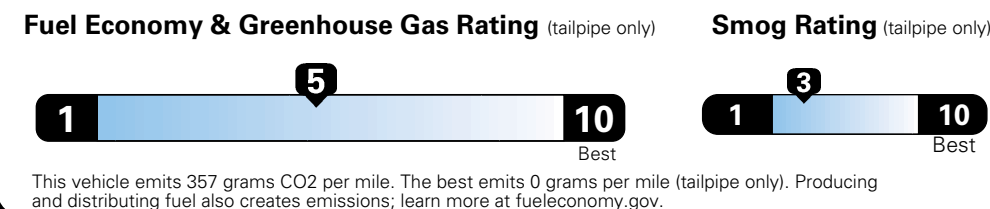

MANUFACTURER'S SUGGESTED RETAIL PRICE OF THIS MODEL INCLUDING DEALER PREPARATION

Base Price: \$22,095

JEOP RENEGADE LATITUDE 4X2
Exterior Color: Granite Crystal Metallic Clear-Coat Exterior Paint
Interior Color: Black Interior Colors
Interior: Premium Cloth Bucket Seats
Engine: 2.4-Liter I4 MultiAir® Engine
Transmission: 9-Speed 948TE Automatic Transmission

For more information visit: www.jeep.com
 or call 1-877-IAM-JEEP

FCA US LLC

Fuel Economy and Environment

**Flexible Fuel Vehicle
 Gasoline-Ethanol (E85)**

**You spend
 \$500**
 in fuel costs
 over 5 years
 compared to the
 average new vehicle.

**Annual fuel cost
 \$1,450**

Actual results will vary for many reasons, including driving conditions and how you drive and maintain your vehicle. The average new vehicle gets 27 MPG and cost \$6,750 to fuel over 5 years. Cost estimates are based on 15,000 miles per year at \$2.40 per gallon. This is a dual fueled automobile. MPGe is miles per gasoline gallon equivalent. Vehicle emissions are a significant cause of climate change and smog.