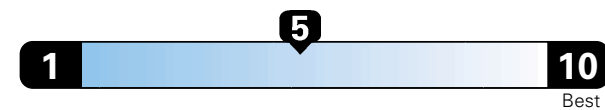

Small SUV 2WD range from 18 to 37 MPG. The best vehicle rates 136 MPGe. Values are based on gasoline and do not reflect performance and ratings based on E85.

You spend $500
in fuel costs over 5 years compared to the average new vehicle.

Annual fuel cost $1,450

Fuel Economy & Greenhouse Gas Rating (tailpipe only)