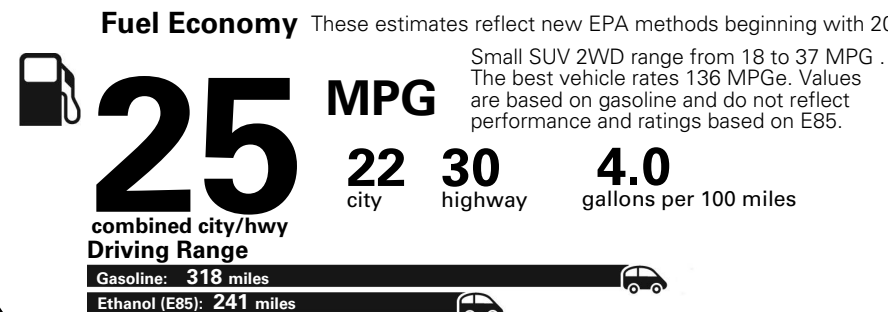

TOTAL PRICE: * $24,920

WARRANTY COVERAGE
5-year or 60,000-mile Powertrain Limited Warranty.
3-year or 36,000-mile Basic Limited Warranty.
Ask Dealer for a copy of the limited warranties or see your owner's manual for details.

**5 YEAR / 60,000 MILE
POWERTRAIN WARRANTY**

Assembly Point/Port of Entry: BALTIMORE, MARYLAND, U.S.A. S.L. SHIP TO: SOLD TO:
VIN: ZAC-CJABB5JP-G71030 L4-VON: 4160 0124

THIS LABEL IS ADDED TO THIS VEHICLE TO COMPLY WITH FEDERAL LAW. THE LABEL CANNOT BE REMOVED OR ALTERED PRIOR TO DELIVERY TO THE ULTIMATE PURCHASER.

* STATE AND/OR LOCAL TAXES IF ANY, LICENSE AND TITLE FEES AND DEALER SUPPLIED AND INSTALLED OPTIONS AND ACCESSORIES ARE NOT INCLUDED IN THIS PRICE. DISCOUNT, IF ANY, IS BASED ON PRICE OF OPTIONS IF PURCHASED SEPARATELY.

For more information visit: www.jeep.com
or call 1-877-IAM-JEEP

FCA US LLC

Fuel Economy and Environment

**Flexible Fuel Vehicle
Gasoline-Ethanol (E85)**

**You spend
$500
in fuel costs
over 5 years
compared to the
average new vehicle.**

**Annual fuel cost
$1,450**