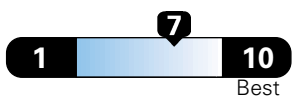

MANUFACTURER'S SUGGESTED RETAIL PRICE OF THIS MODEL INCLUDING DEALER PREPARATION

Base Price: \$21,845

JEOP RENEGADE LATITUDE 4X2
Exterior Color: Granite Crystal Metallic Clear-Coat Exterior Paint
Interior Color: Black Interior Colors
Interior: Premium Cloth Bucket Seats
Engine: 2.4L I4 M-Air Engine
Transmission: 9-Speed 948TE Automatic Transmission

Fuel Economy and Environment

Gasoline Vehicle

Fuel Economy These estimates reflect new EPA methods beginning with 2017 models.
25 MPG
 combined city/hwy
4.0 gallons per 100 miles
 22 city 30 highway

Small SUV 2WD range from 18 to 37 MPG .
The best vehicle rates 136 MPGe.

You spend \$500
in fuel costs over 5 years
 compared to the average new vehicle.

Annual fuel cost \$1,450

Fuel Economy & Greenhouse Gas Rating (tailpipe only)

Smog Rating (tailpipe only)

This vehicle emits 357 grams CO2 per mile. The best emits 0 grams per mile (tailpipe only). Producing and distributing fuel also creates emissions; learn more at fuel economy.gov.