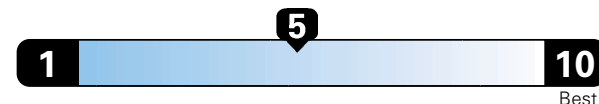

You spend

\$500

in fuel costs over 5 years compared to the average new vehicle.

Annual fuel cost

\$1,450

Fuel Economy & Greenhouse Gas Rating (tailpipe only)

This vehicle emits 357 grams CO2 per mile. The best emits 0 grams per mile (tailpipe only). Producing and distributing fuel also creates emissions; learn more at fuelconomy.gov.

Smog Rating (tailpipe only)

Actual results will vary for many reasons, including driving conditions and how you drive and maintain your vehicle. The average new vehicle gets 27 MPG and cost \$6,750 to fuel over 5 years. Cost estimates are based on 15,000 miles per year at \$2.40 per gallon. This is a dual fueled automobile. MPGe is miles per gasoline gallon equivalent. Vehicle emissions are a significant cause of climate change and smog.