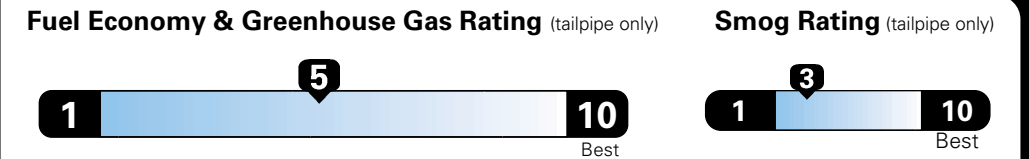

MANUFACTURER'S SUGGESTED RETAIL PRICE OF THIS MODEL INCLUDING DEALER PREPARATION

Base Price: \$21,945

JEOP RENEGADE LATITUDE 4X2
Exterior Color: Colorado Red Exterior Paint
Interior Color: Black Interior Colors
Interior: Deluxe Cloth High-Back Bucket Seats
Engine: 2.4-Liter I4 MultiAir® Engine
Transmission: 9-Speed 948TE Automatic Transmission

Fuel Economy and Environment

**Flexible Fuel Vehicle
 Gasoline-Ethanol (E85)**

**You spend
 \$500
 in fuel costs
 over 5 years
 compared to the
 average new vehicle.**

**Annual fuel cost
 \$1,450**

Actual results will vary for many reasons, including driving conditions and how you drive and maintain your vehicle. The average new vehicle gets 27 MPG and cost \$6,750 to fuel over 5 years. Cost estimates are based on 15,000 miles per year at \$2.40 per gallon. This is a dual fueled automobile. MPGe is miles per gasoline gallon equivalent. Vehicle emissions are a significant cause of climate change and smog.