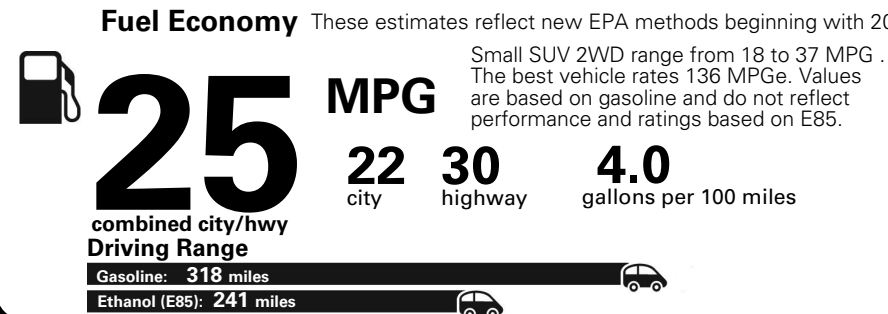

MANUFACTURER'S SUGGESTED RETAIL PRICE OF THIS MODEL INCLUDING DEALER PREPARATION

Base Price: \$21,945

JEOP RENEGADE LATITUDE 4X2
Exterior Color: Colorado Red Exterior Paint
Interior Color: Black Interior Colors
Interior: Deluxe Cloth High-Back Bucket Seats
Engine: 2.4-Liter I4 MultiAir® Engine
Transmission: 9-Speed 948TE Automatic Transmission

**5 YEAR / 60,000 MILE
 POWERTRAIN WARRANTY**

Assembly Point/Port of Entry: SAN DIEGO, CALIF., U.S.A. S.L. SHIP TO: SOLD TO:
 VIN: ZAC-CJABB5JP-H20890 L4-VON: 6552 0509

THIS LABEL IS ADDED TO THIS VEHICLE TO COMPLY WITH FEDERAL LAW. THE LABEL CANNOT BE REMOVED OR ALTERED PRIOR TO DELIVERY TO THE ULTIMATE PURCHASER.

Fuel Economy and Environment

**Flexible Fuel Vehicle
 Gasoline-Ethanol (E85)**

**You spend
 \$500
 in fuel costs
 over 5 years
 compared to the
 average new vehicle.**

**Annual fuel cost
 \$1,450**

Actual results will vary for many reasons, including driving conditions and how you drive and maintain your vehicle. The average new vehicle gets 27 MPG and cost \$6,750 to fuel over 5 years. Cost estimates are based on 15,000 miles per year at \$2.40 per gallon. This is a dual fueled automobile. MPGe is miles per gasoline gallon equivalent. Vehicle emissions are a significant cause of climate change and smog.