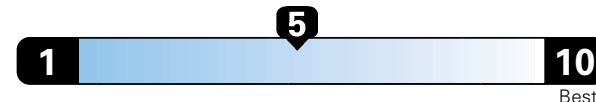

2018 MODEL YEAR

Jeep RENEGADE LATITUDE FWD

For more information visit: www.jeep.com
or call 1-877-IAM-JEEP

FCA US LLC

THIS VEHICLE IS MANUFACTURED TO MEET SPECIFIC UNITED STATES REQUIREMENTS. THIS VEHICLE IS NOT MANUFACTURED FOR SALE OR REGISTRATION OUTSIDE OF THE UNITED STATES.

MANUFACTURER'S SUGGESTED RETAIL PRICE OF THIS MODEL INCLUDING DEALER PREPARATION

Base Price: **$21,945**

JEOP RENEGADE LATITUDE 4X2

Exterior Color: Glacier Metallic Exterior Paint

Interior Color: Black Interior Colors

Interior: Premium Cloth Bucket Seats

Engine: 2.4-Liter I4 MultiAir® Engine

Transmission: 9-Speed 948TE Automatic Transmission

STANDARD EQUIPMENT (UNLESS REPLACED BY OPTIONAL EQUIPMENT)

FUNCTIONAL/SAFETY FEATURES

- Advanced Multistage Front Airbags
- Supplemental Side-Curtain Front and Rear Airbags
- Supplemental Front Seat-Mounted Side Airbags
- ParkView® Rear Back Up Camera
- Keyless Go Push Button Start
- Anti-Lock 4-Wheel Disc Brakes
- Electric Park Brake
- Electronic Stability Control
- Electronic Roll Mitigation
- All Speed Traction Control
- Speed Control
- Electric Power Steering
- Capless Fuel Fill
- Daytime Running Lamp System
- Hill Start Assist
- Tire Pressure Monitoring Display
- Rear Window Wiper / Washer
- Variable Intermittent Windshield Wipers

INTERIOR FEATURES