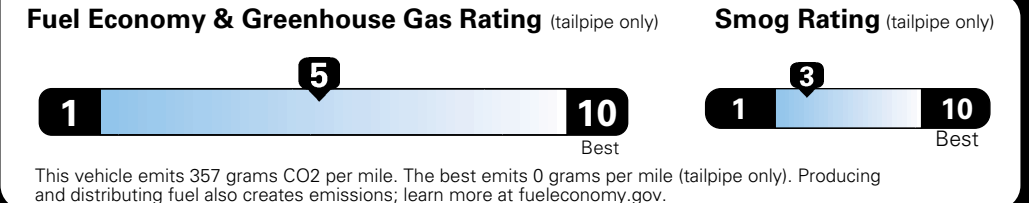

MANUFACTURER'S SUGGESTED RETAIL PRICE OF THIS MODEL INCLUDING DEALER PREPARATION

Base Price: \$21,945

JEOP RENEGADE LATITUDE 4X2
Exterior Color: Granite Crystal Metallic Clear-Coat Exterior Paint
Interior Color: Black Interior Colors
Interior: Deluxe Cloth High-Back Bucket Seats
Engine: 2.4-Liter I4 MultiAir® Engine
Transmission: 9-Speed 948TE Automatic Transmission

**5 YEAR / 60,000 MILE
 POWERTRAIN WARRANTY**

Fuel Economy and Environment

**Flexible Fuel Vehicle
 Gasoline-Ethanol (E85)**

**You spend
 \$500
 in fuel costs
 over 5 years
 compared to the
 average new vehicle.**

**Annual fuel cost
 \$1,450**

Actual results will vary for many reasons, including driving conditions and how you drive and maintain your vehicle. The average new vehicle gets 27 MPG and cost \$6,750 to fuel over 5 years. Cost estimates are based on 15,000 miles per year at \$2.40 per gallon. This is a dual fueled automobile. MPGe is miles per gasoline gallon equivalent. Vehicle emissions are a significant cause of climate change and smog.