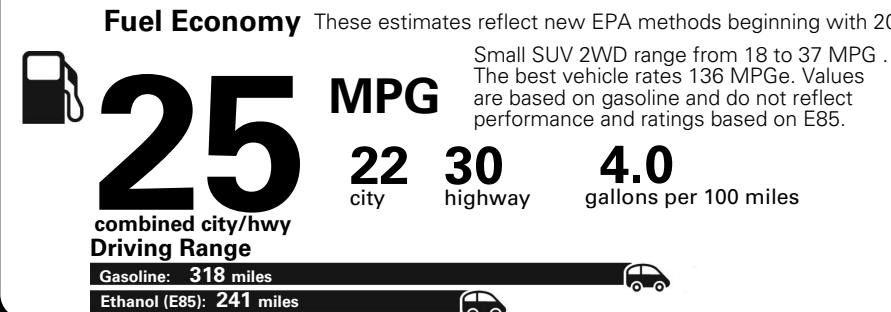

MANUFACTURER'S SUGGESTED RETAIL PRICE OF THIS MODEL INCLUDING DEALER PREPARATION

Base Price: \$21,945

JEOP RENEGADE LATITUDE 4X2
Exterior Color: Granite Crystal Metallic Clear-Coat Exterior Paint
Interior Color: Black Interior Colors
Interior: Deluxe Cloth High-Back Bucket Seats
Engine: 2.4-Liter I4 MultiAir® Engine
Transmission: 9-Speed 948TE Automatic Transmission

**5 YEAR / 60,000 MILE
 POWERTRAIN WARRANTY**

Fuel Economy and Environment

**Flexible Fuel Vehicle
 Gasoline-Ethanol (E85)**

**You spend
 \$500
 in fuel costs
 over 5 years
 compared to the
 average new vehicle.**