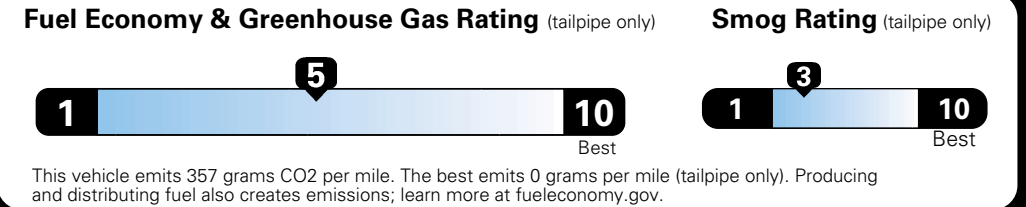

MANUFACTURER'S SUGGESTED RETAIL PRICE OF THIS MODEL INCLUDING DEALER PREPARATION

Base Price: \$21,945

JEEP RENEGADE LATITUDE 4X2
Exterior Color: Hypergreen Clear-Coat Exterior Paint
Interior Color: Black Interior Colors
Interior: Deluxe Cloth High-Back Bucket Seats
Engine: 2.4-Liter I4 MultiAir® Engine
Transmission: 9-Speed 948TE Automatic Transmission
STANDARD EQUIPMENT (UNLESS REPLACED BY OPTIONAL EQUIPMENT)

Fuel Economy and Environment

E85 Flexible Fuel Vehicle Gasoline-Ethanol (E85)

You spend \$500
 in fuel costs over 5 years compared to the average new vehicle.

Annual fuel cost \$1,450

Actual results will vary for many reasons, including driving conditions and how you drive and maintain your vehicle. The average new vehicle gets 27 MPG and cost \$6,750 to fuel over 5 years. Cost estimates are based on 15,000 miles per year at \$2.40 per gallon. This is a dual fueled automobile. MPGe is miles per gasoline gallon equivalent. Vehicle emissions are a significant cause of climate change and smog.