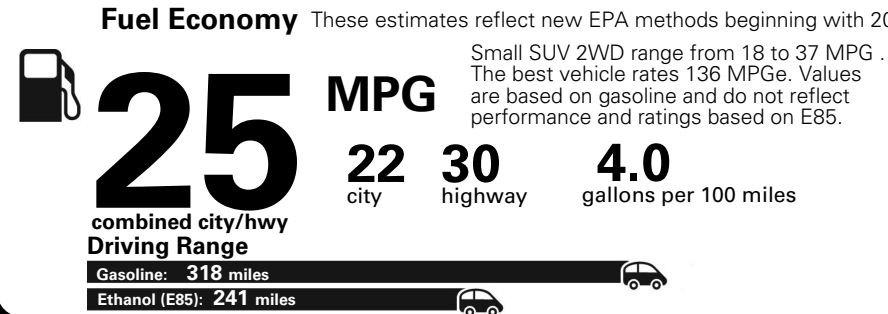

MANUFACTURER'S SUGGESTED RETAIL PRICE OF THIS MODEL INCLUDING DEALER PREPARATION

Base Price: \$21,945

JEEP RENEGADE LATITUDE 4X2
Exterior Color: Hypergreen Clear-Coat Exterior Paint
Interior Color: Black Interior Colors
Interior: Deluxe Cloth High-Back Bucket Seats
Engine: 2.4-Liter I4 MultiAir® Engine
Transmission: 9-Speed 948TE Automatic Transmission
STANDARD EQUIPMENT (UNLESS REPLACED BY OPTIONAL EQUIPMENT)

Fuel Economy and Environment

E85 Flexible Fuel Vehicle Gasoline-Ethanol (E85)

You spend \$500
 in fuel costs over 5 years compared to the average new vehicle.

Annual fuel cost \$1,450

Actual results will vary for many reasons, including driving conditions and how you drive and maintain your vehicle. The average new vehicle gets 27 MPG and cost \$6,750 to fuel over 5 years. Cost estimates are based on 15,000 miles per year at \$2.40 per gallon. This is a dual fueled automobile. MPGe is miles per gasoline gallon equivalent. Vehicle emissions are a significant cause of climate change and smog.