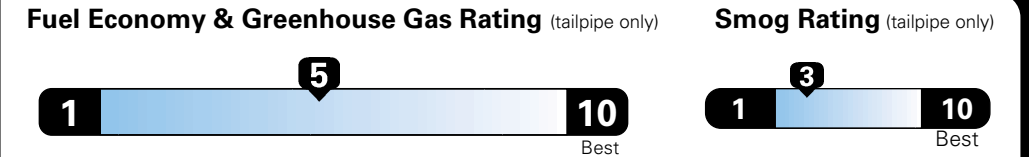

MANUFACTURER'S SUGGESTED RETAIL PRICE OF THIS MODEL INCLUDING DEALER PREPARATION

Base Price: \$21,945

JEEP RENEGADE LATITUDE 4X2
Exterior Color: Black Exterior Paint
Interior Color: Black Interior Colors
Interior: Premium Cloth Bucket Seats
Engine: 2.4-Liter I4 MultiAir® Engine
Transmission: 9-Speed 948TE Automatic Transmission
STANDARD EQUIPMENT (UNLESS REPLACED BY OPTIONAL EQUIPMENT)

Fuel Economy and Environment

**Flexible Fuel Vehicle
 Gasoline-Ethanol (E85)**

**You spend
 \$500**
 in fuel costs
 over 5 years
 compared to the
 average new vehicle.

**Annual fuel cost
 \$1,450**

Actual results will vary for many reasons, including driving conditions and how you drive and maintain your vehicle. The average new vehicle gets 27 MPG and cost \$6,750 to fuel over 5 years. Cost estimates are based on 15,000 miles per year at \$2.40 per gallon. This is a dual fueled automobile. MPGe is miles per gasoline gallon equivalent. Vehicle emissions are a significant cause of climate change and smog.