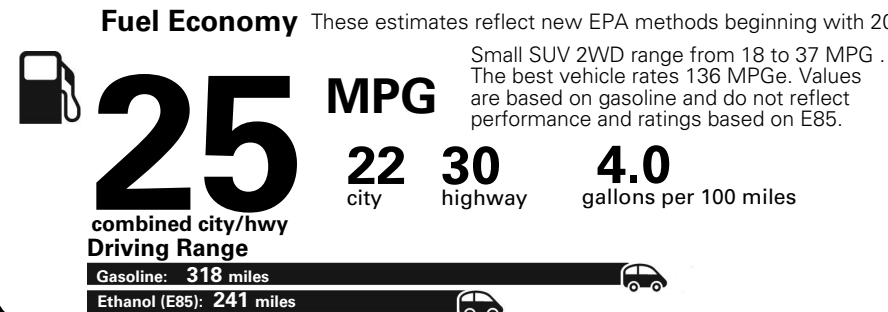

MANUFACTURER'S SUGGESTED RETAIL PRICE OF THIS MODEL INCLUDING DEALER PREPARATION

Base Price: \$21,945

JEEP RENEGADE LATITUDE 4X2
Exterior Color: Black Exterior Paint
Interior Color: Black Interior Colors
Interior: Premium Cloth Bucket Seats
Engine: 2.4-Liter I4 MultiAir® Engine
Transmission: 9-Speed 948TE Automatic Transmission
STANDARD EQUIPMENT (UNLESS REPLACED BY OPTIONAL EQUIPMENT)

**5 YEAR / 60,000 MILE
 POWERTRAIN WARRANTY**

Assembly Point/Port of Entry: JACKSONVILLE, FLORIDA U.S.A. S.L. SHIP TO: SOLD TO:
 VIN: ZAC-CJABB5JP-H59902 L4-VON: 6996 0604

THIS LABEL IS ADDED TO THIS VEHICLE TO COMPLY WITH FEDERAL LAW. THE LABEL CANNOT BE REMOVED OR ALTERED PRIOR TO DELIVERY TO THE ULTIMATE PURCHASER.

Fuel Economy and Environment

**Flexible Fuel Vehicle
 Gasoline-Ethanol (E85)**

**You spend
 \$500**
 in fuel costs
 over 5 years
 compared to the
 average new vehicle.

**Annual fuel cost
 \$1,450**

Actual results will vary for many reasons, including driving conditions and how you drive and maintain your vehicle. The average new vehicle gets 27 MPG and cost \$6,750 to fuel over 5 years. Cost estimates are based on 15,000 miles per year at \$2.40 per gallon. This is a dual fueled automobile. MPGe is miles per gasoline gallon equivalent. Vehicle emissions are a significant cause of climate change and smog.