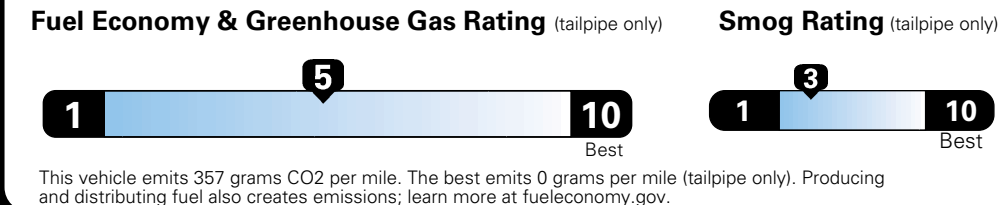

MANUFACTURER'S SUGGESTED RETAIL PRICE OF THIS MODEL INCLUDING DEALER PREPARATION

Base Price: \$21,945

JEEP RENEGADE LATITUDE 4X2

Exterior Color: Alpine White Exterior Paint
Interior Color: Black Interior Colors
Interior: Premium Cloth Bucket Seats
Engine: 2.4-Liter I4 MultiAir[®] Engine
Transmission: 9-Speed 948TE Automatic Transmission

For more information visit: www.jeep.com
 or call 1-877-IAM-JEEP

FCA US LLC

Fuel Economy and Environment

**E85 Flexible Fuel Vehicle
 Gasoline-Ethanol (E85)**

You spend \$500
 in fuel costs over 5 years compared to the average new vehicle.

Annual fuel cost \$1,450

Actual results will vary for many reasons, including driving conditions and how you drive and maintain your vehicle. The average new vehicle gets 27 MPG and cost \$6,750 to fuel over 5 years. Cost estimates are based on 15,000 miles per year at \$2.40 per gallon. This is a dual fueled automobile. MPGe is miles per gasoline gallon equivalent. Vehicle emissions are a significant cause of climate change and smog.