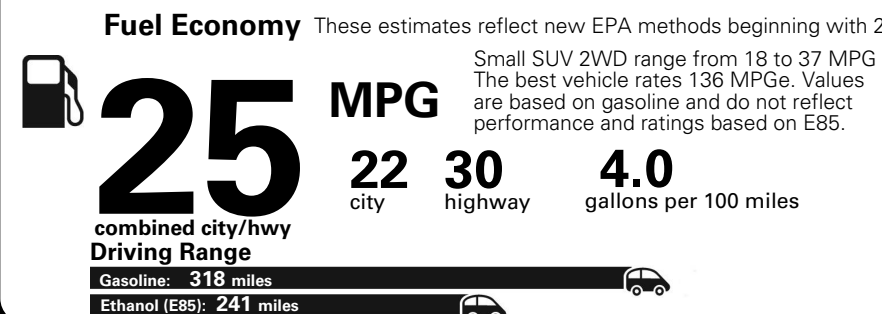

MANUFACTURER'S SUGGESTED RETAIL PRICE OF THIS MODEL INCLUDING DEALER PREPARATION

Base Price: \$21,945

JEEP RENEGADE LATITUDE 4X2

Exterior Color: Alpine White Exterior Paint
Interior Color: Black Interior Colors
Interior: Premium Cloth Bucket Seats
Engine: 2.4-Liter I4 MultiAir[®] Engine
Transmission: 9-Speed 948TE Automatic Transmission

For more information visit: www.jeep.com
 or call 1-877-IAM-JEEP

FCA US LLC

Fuel Economy and Environment

**E85 Flexible Fuel Vehicle
 Gasoline-Ethanol (E85)**

You spend \$500
 in fuel costs over 5 years compared to the average new vehicle.