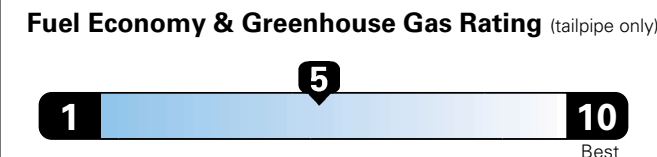

This vehicle emits 357 grams CO2 per mile. The best emits 0 grams per mile (tailpipe only). Producing and distributing fuel also creates emissions; learn more at fuelconomy.gov.

Actual results will vary for many reasons, including driving conditions and how you drive and maintain your vehicle. The average new vehicle gets 27 MPG and cost $6,750 to fuel over 5 years. Cost estimates are based on 15,000 miles per year at $2.40 per gallon. MPGe is miles per gasoline gallon equivalent. Vehicle emissions are a significant cause of climate change and smog.

fuelconomy.gov

Calculate personalized estimates and compare vehicles

GOVERNMENT 5-STAR SAFETY RATINGS

Overall Vehicle Score ★★★★★

Based on the combined ratings of frontal, side, and rollover. Should ONLY be compared to other vehicles of similar size and weight.

Frontal Crash Driver Passenger ★★★★★
★★★★★

Based on the risk of injury in a frontal impact. Should ONLY be compared to other vehicles of similar size and weight.

Side Crash Front seat Rear seat ★★★★★
★★★

Based on the risk of injury in a side impact.

Rollover ★★★★★

Based on the risk of rollover in a single-vehicle crash.

Star ratings range from 1 to 5 stars (★★★★★) with 5 being the highest. Source: National Highway Traffic Safety Administration (NHTSA) www.safercar.gov or 1-888-327-4236

The safety ratings above are based on Federal Government tests of particular vehicles equipped with certain features and options. The performance of this vehicle may differ.

PARTS CONTENT INFORMATION

FOR VEHICLES IN THIS CARLINE:
U.S./CANADIAN PARTS CONTENT: 22%
MAJOR SOURCES OF FOREIGN PARTS CONTENT:

ITALY : 62%
NOTE: PARTS CONTENT DOES NOT INCLUDE FINAL ASSEMBLY, DISTRIBUTION, OR OTHER NON-PARTS COSTS.

FOR THIS VEHICLE:
FINAL ASSEMBLY POINT:
MELFI, ITALY
COUNTRY OF ORIGIN:
ENGINE: UNITED STATES
TRANSMISSION: UNITED STATES

VEHICLE PROTECTION
A PRODUCT OF FCA US LLC

Ask for Mopar Vehicle Protection for your vehicle. We Built It. We Back It.