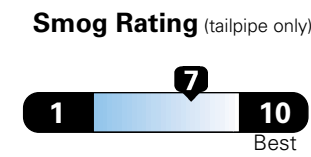

This vehicle emits 357 grams CO2 per mile. The best emits 0 grams per mile (tailpipe only). Producing and distributing fuel also creates emissions; learn more at fuelconomy.gov.

Actual results will vary for many reasons, including driving conditions and how you drive and maintain your vehicle. The average new vehicle gets 27 MPG and cost $6,750 to fuel over 5 years. Cost estimates are based on 15,000 miles per year at $2.40 per gallon. MPGe is miles per gasoline gallon equivalent. Vehicle emissions are a significant cause of climate change and smog.

fuelconomy.gov

Calculate personalized estimates and compare vehicles