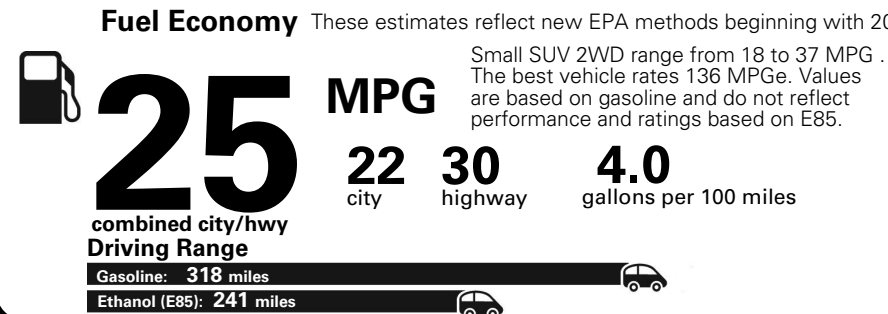

MANUFACTURER'S SUGGESTED RETAIL PRICE OF THIS MODEL INCLUDING DEALER PREPARATION

Base Price: \$21,945

JEEP RENEGADE LATITUDE 4X2
Exterior Color: Colorado Red Exterior Paint
Interior Color: Black Interior Colors
Interior: Premium Cloth Bucket Seats
Engine: 2.4-Liter I4 MultiAir® Engine
Transmission: 9-Speed 948TE Automatic Transmission
STANDARD EQUIPMENT (UNLESS REPLACED BY OPTIONAL EQUIPMENT)
 FUNCTIONAL/SAFETY FEATURES

Fuel Economy and Environment

**E85 Flexible Fuel Vehicle
 Gasoline-Ethanol (E85)**

You spend \$500
 in fuel costs over 5 years compared to the average new vehicle.

Annual fuel cost \$1,450

Actual results will vary for many reasons, including driving conditions and how you drive and maintain your vehicle. The average new vehicle gets 27 MPG and cost \$6,750 to fuel over 5 years. Cost estimates are based on 15,000 miles per year at \$2.40 per gallon. This is a dual fueled automobile. MPGe is miles per gasoline gallon equivalent. Vehicle emissions are a significant cause of climate change and smog.