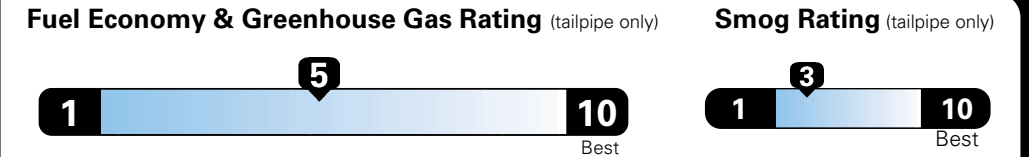

MANUFACTURER'S SUGGESTED RETAIL PRICE OF THIS MODEL INCLUDING DEALER PREPARATION

Base Price: \$21,945

JEEP RENEGADE LATITUDE 4X2
Exterior Color: Colorado Red Exterior Paint
Interior Color: Black Interior Colors
Interior: Premium Cloth Bucket Seats
Engine: 2.4-Liter I4 MultiAir® Engine
Transmission: 9-Speed 948TE Automatic Transmission
STANDARD EQUIPMENT (UNLESS REPLACED BY OPTIONAL EQUIPMENT)
 FUNCTIONAL/SAFETY FEATURES

Fuel Economy and Environment

**E85 Flexible Fuel Vehicle
 Gasoline-Ethanol (E85)**

You spend \$500
 in fuel costs over 5 years compared to the average new vehicle.

Annual fuel cost \$1,450

Actual results will vary for many reasons, including driving conditions and how you drive and maintain your vehicle. The average new vehicle gets 27 MPG and cost \$6,750 to fuel over 5 years. Cost estimates are based on 15,000 miles per year at \$2.40 per gallon. This is a dual fueled automobile. MPGe is miles per gasoline gallon equivalent. Vehicle emissions are a significant cause of climate change and smog.