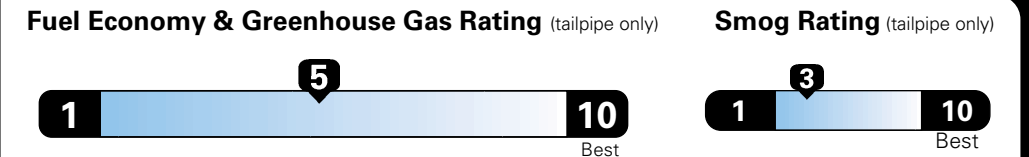

MANUFACTURER'S SUGGESTED RETAIL PRICE OF THIS MODEL INCLUDING DEALER PREPARATION

**Base Price: \$21,945**

**JEOP RENEGADE LATITUDE 4X2**  
**Exterior Color:** Glacier Metallic Exterior Paint  
**Interior Color:** Black Interior Colors  
**Interior:** Premium Cloth Bucket Seats  
**Engine:** 2.4-Liter I4 MultiAir® Engine  
**Transmission:** 9-Speed 948TE Automatic Transmission

## Fuel Economy and Environment

**E85 Flexible Fuel Vehicle  
 Gasoline-Ethanol (E85)**

**You spend \$500**  
 in fuel costs over 5 years compared to the average new vehicle.

**Annual fuel cost \$1,450**

Actual results will vary for many reasons, including driving conditions and how you drive and maintain your vehicle. The average new vehicle gets 27 MPG and cost \$6,750 to fuel over 5 years. Cost estimates are based on 15,000 miles per year at \$2.40 per gallon. This is a dual fueled automobile. MPGe is miles per gasoline gallon equivalent. Vehicle emissions are a significant cause of climate change and smog.