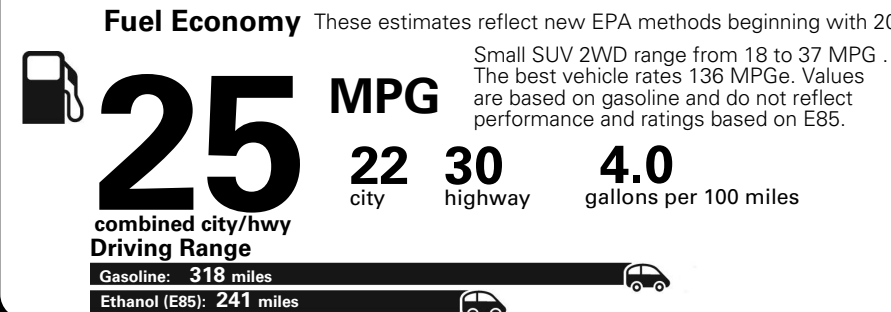

OPTIONAL EQUIPMENT (May Replace Standard Equipment)
Customer Preferred Package 27J

Cold Weather Group $745
All-Season Floor Mats
Heated Front Seats
Heated Steering Wheel
Rain Sensitive Windshield Wipers
Windshield Wiper De-Icer
Passive Entry Remote-Start Package $395
Passive Entry / Keyless Go™
Remote-Start System (N/A w/Manual Transmission)
2.4-Liter I4 MultiAir® Engine $1,530
17-Inch x 7.0-Inch Aluminum Wheels
215/60R17 BSW All Season Touring Tires
Flex Fuel Vehicle
Federal Emissions

Destination Charge $1,445

TOTAL PRICE: * $26,060

WARRANTY COVERAGE
5-year or 60,000-mile Powertrain Limited Warranty.
3-year or 36,000-mile Basic Limited Warranty.
Ask Dealer for a copy of the limited warranties or see your owner's manual for details.

**5 YEAR / 60,000 MILE
POWERTRAIN WARRANTY**

Assembly Point/Port of Entry: BALTIMORE, MARYLAND, U.S.A. S.L. SHIP TO: SOLD TO:
VIN: ZAC-CJABB5JP-H74612 L4-VON: 7494 0626

THIS LABEL IS ADDED TO THIS VEHICLE TO COMPLY WITH FEDERAL LAW. THE LABEL CANNOT BE REMOVED OR ALTERED PRIOR TO DELIVERY TO THE ULTIMATE PURCHASER.

* STATE AND/OR LOCAL TAXES IF ANY, LICENSE AND TITLE FEES AND DEALER SUPPLIED AND INSTALLED OPTIONS AND ACCESSORIES ARE NOT INCLUDED IN THIS PRICE. DISCOUNT, IF ANY, IS BASED ON PRICE OF OPTIONS IF PURCHASED SEPARATELY.

Fuel Economy and Environment

**E85 Flexible Fuel Vehicle
Gasoline-Ethanol (E85)**

You spend $500
in fuel costs over 5 years compared to the average new vehicle.

Annual fuel cost $1,450