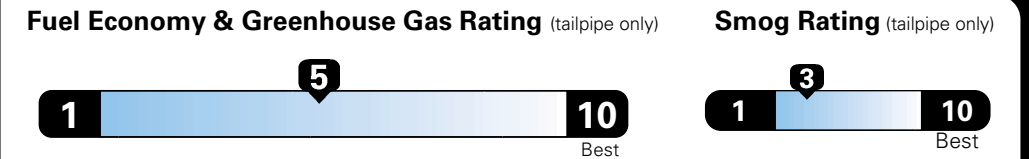

MANUFACTURER'S SUGGESTED RETAIL PRICE OF THIS MODEL INCLUDING DEALER PREPARATION

Base Price: \$21,945

JEOP RENEGADE LATITUDE 4X2
Exterior Color: Alpine White Exterior Paint
Interior Color: Black / Sandstorm Interior Colors
Interior: Premium Cloth Bucket Seats
Engine: 2.4-Liter I4 MultiAir® Engine
Transmission: 9-Speed 948TE Automatic Transmission

Fuel Economy and Environment

**Flexible Fuel Vehicle
Gasoline-Ethanol (E85)**

**You spend
\$500
in fuel costs
over 5 years
compared to the
average new vehicle.**

**Annual fuel cost
\$1,450**

Actual results will vary for many reasons, including driving conditions and how you drive and maintain your vehicle. The average new vehicle gets 27 MPG and cost \$6,750 to fuel over 5 years. Cost estimates are based on 15,000 miles per year at \$2.40 per gallon. This is a dual fueled automobile. MPGe is miles per gasoline gallon equivalent. Vehicle emissions are a significant cause of climate change and smog.