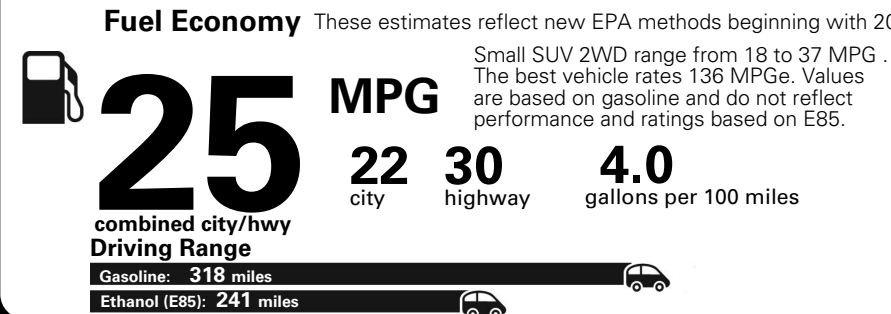

MANUFACTURER'S SUGGESTED RETAIL PRICE OF THIS MODEL INCLUDING DEALER PREPARATION

Base Price: \$21,945

JEOP RENEGADE LATITUDE 4X2
Exterior Color: Alpine White Exterior Paint
Interior Color: Black / Sandstorm Interior Colors
Interior: Premium Cloth Bucket Seats
Engine: 2.4-Liter I4 MultiAir® Engine
Transmission: 9-Speed 948TE Automatic Transmission

Fuel Economy and Environment

**Flexible Fuel Vehicle
Gasoline-Ethanol (E85)**

**You spend
\$500
in fuel costs
over 5 years
compared to the
average new vehicle.**

**Annual fuel cost
\$1,450**

Actual results will vary for many reasons, including driving conditions and how you drive and maintain your vehicle. The average new vehicle gets 27 MPG and cost \$6,750 to fuel over 5 years. Cost estimates are based on 15,000 miles per year at \$2.40 per gallon. This is a dual fueled automobile. MPGe is miles per gasoline gallon equivalent. Vehicle emissions are a significant cause of climate change and smog.