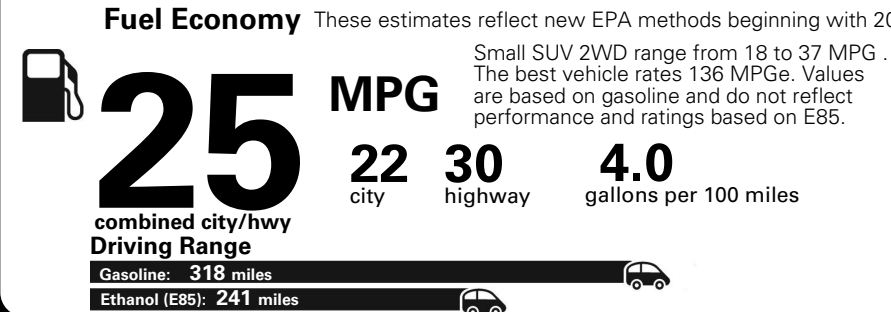

MANUFACTURER'S SUGGESTED RETAIL PRICE OF THIS MODEL INCLUDING DEALER PREPARATION

Base Price: \$21,945

JEOP RENEGADE LATITUDE 4X2
Exterior Color: Granite Crystal Metallic Clear-Coat Exterior Paint
Interior Color: Black Interior Colors
Interior: Premium Cloth Bucket Seats
Engine: 2.4-Liter I4 MultiAir® Engine
Transmission: 9-Speed 948TE Automatic Transmission

Fuel Economy and Environment

**Flexible Fuel Vehicle
Gasoline-Ethanol (E85)**

You spend \$500
 in fuel costs over 5 years compared to the average new vehicle.

Annual fuel cost \$1,450

Actual results will vary for many reasons, including driving conditions and how you drive and maintain your vehicle. The average new vehicle gets 27 MPG and cost \$6,750 to fuel over 5 years. Cost estimates are based on 15,000 miles per year at \$2.40 per gallon. This is a dual fueled automobile. MPGe is miles per gasoline gallon equivalent. Vehicle emissions are a significant cause of climate change and smog.