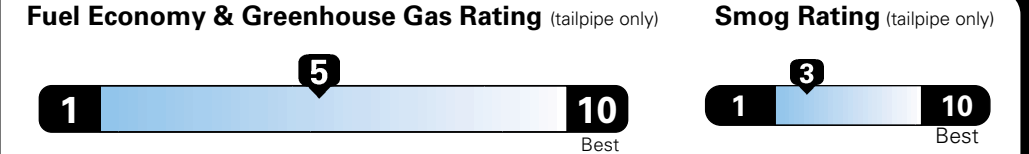

MANUFACTURER'S SUGGESTED RETAIL PRICE OF THIS MODEL INCLUDING DEALER PREPARATION

Base Price: \$21,945

JEOP RENEGADE LATITUDE 4X2
Exterior Color: Granite Crystal Metallic Clear-Coat Exterior Paint
Interior Color: Black Interior Colors
Interior: Premium Cloth Bucket Seats
Engine: 2.4-Liter I4 MultiAir® Engine
Transmission: 9-Speed 948TE Automatic Transmission

Fuel Economy and Environment

**Flexible Fuel Vehicle
Gasoline-Ethanol (E85)**

You spend \$500
 in fuel costs over 5 years compared to the average new vehicle.

Annual fuel cost \$1,450

Actual results will vary for many reasons, including driving conditions and how you drive and maintain your vehicle. The average new vehicle gets 27 MPG and cost \$6,750 to fuel over 5 years. Cost estimates are based on 15,000 miles per year at \$2.40 per gallon. This is a dual fueled automobile. MPGe is miles per gasoline gallon equivalent. Vehicle emissions are a significant cause of climate change and smog.