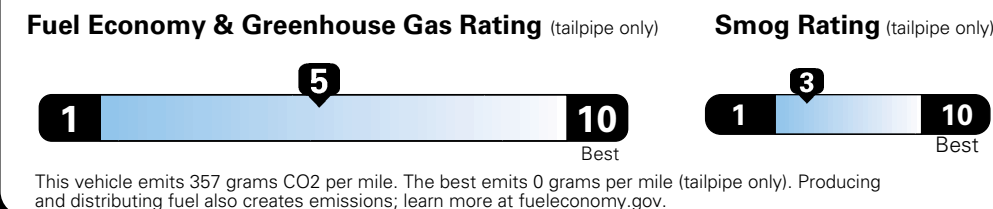

MANUFACTURER'S SUGGESTED RETAIL PRICE OF THIS MODEL INCLUDING DEALER PREPARATION

Base Price: **\$21,945**

JEEP RENEGADE LATITUDE 4X2

Exterior Color: Omaha Orange Exterior Paint
Interior Color: Black Interior Colors
Interior: Premium Cloth Bucket Seats
Engine: 2.4-Liter I4 MultiAir® Engine
Transmission: 9-Speed 948TE Automatic Transmission

For more information visit: www.jeep.com
or call 1-877-IAM-JEEP

FCA US LLC

Fuel Economy and Environment

**E85 Flexible Fuel Vehicle
Gasoline-Ethanol (E85)**

You spend \$500
in fuel costs over 5 years compared to the average new vehicle.

Annual fuel cost \$1,450

Actual results will vary for many reasons, including driving conditions and how you drive and maintain your vehicle. The average new vehicle gets 27 MPG and cost \$6,750 to fuel over 5 years. Cost estimates are based on 15,000 miles per year at \$2.40 per gallon. This is a dual fueled automobile. MPGe is miles per gasoline gallon equivalent. Vehicle emissions are a significant cause of climate change and smog.