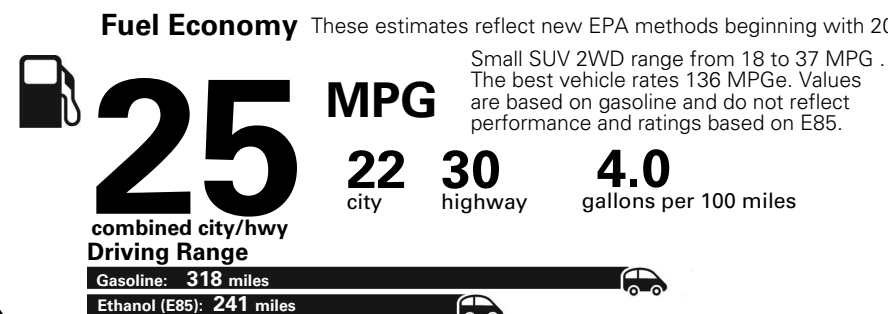

MANUFACTURER'S SUGGESTED RETAIL PRICE OF THIS MODEL INCLUDING DEALER PREPARATION

Base Price: **\$21,945**

JEEP RENEGADE LATITUDE 4X2

Exterior Color: Omaha Orange Exterior Paint
Interior Color: Black Interior Colors
Interior: Premium Cloth Bucket Seats
Engine: 2.4-Liter I4 MultiAir® Engine
Transmission: 9-Speed 948TE Automatic Transmission

For more information visit: www.jeep.com
or call 1-877-IAM-JEEP

FCA US LLC

Fuel Economy and Environment

**E85 Flexible Fuel Vehicle
Gasoline-Ethanol (E85)**

You spend \$500
in fuel costs over 5 years compared to the average new vehicle.