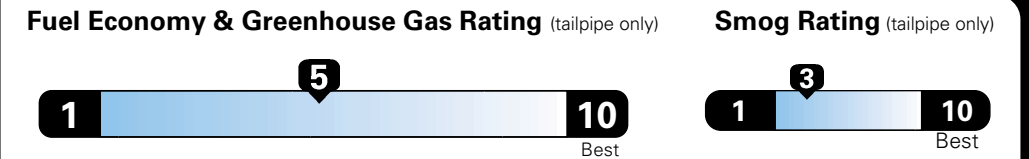

MANUFACTURER'S SUGGESTED RETAIL PRICE OF THIS MODEL INCLUDING DEALER PREPARATION

Base Price: \$21,945

JEOP RENEGADE LATITUDE 4X2
Exterior Color: Solar Yellow Exterior Paint
Interior Color: Black Interior Colors
Interior: Deluxe Cloth High-Back Bucket Seats
Engine: 2.4-Liter I4 MultiAir® Engine
Transmission: 9-Speed 948TE Automatic Transmission
STANDARD EQUIPMENT (UNLESS REPLACED BY OPTIONAL EQUIPMENT)

Fuel Economy and Environment

**Flexible Fuel Vehicle
Gasoline-Ethanol (E85)**

You spend \$500
 in fuel costs over 5 years compared to the average new vehicle.

Annual fuel cost \$1,450

This vehicle emits 357 grams CO2 per mile. The best emits 0 grams per mile (tailpipe only). Producing and distributing fuel also creates emissions; learn more at fuelconomy.gov.