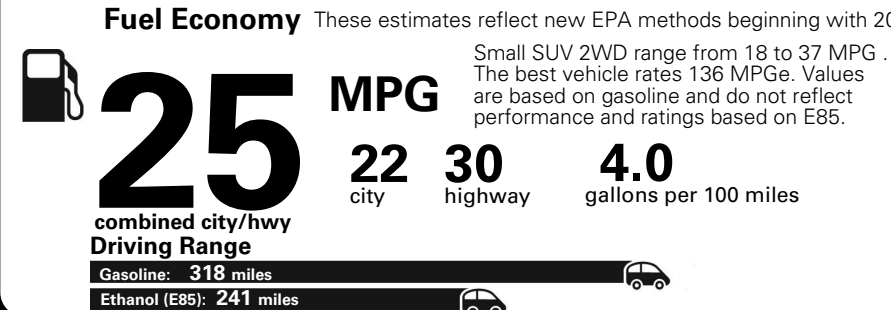

Cold Weather Group **$745**
All-Season Floor Mats
Heated Front Seats
Heated Steering Wheel
Rain Sensitive Windshield Wipers
Windshield Wiper De-Icer
Passive Entry Remote-Start Package **$395**
Passive Entry / Keyless Go™
Remote-Start System (N/A w/Manual Transmission)
2.4-Liter I4 MultiAir® Engine **$1,530**
Flex Fuel Vehicle
Gloss Black Steering Wheel Bezel
Federal Emissions

Destination Charge $1,495

TOTAL PRICE: * $26,905

WARRANTY COVERAGE
5-year or 60,000-mile Powertrain Limited Warranty.
3-year or 36,000-mile Basic Limited Warranty.
Ask Dealer for a copy of the limited warranties or see your owner's manual for details.

**5 YEAR / 60,000 MILE
POWERTRAIN WARRANTY**

Assembly Point/Port of Entry: BALTIMORE, MARYLAND, U.S.A. S.L. SHIP TO: SOLD TO:
VIN: ZAC-CJABB5JP-H86839 L4-VON: 8375 0716

THIS LABEL IS ADDED TO THIS VEHICLE TO COMPLY WITH FEDERAL LAW. THE LABEL CANNOT BE REMOVED OR ALTERED PRIOR TO DELIVERY TO THE ULTIMATE PURCHASER.

* STATE AND/OR LOCAL TAXES IF ANY, LICENSE AND TITLE FEES AND DEALER SUPPLIED AND INSTALLED OPTIONS AND ACCESSORIES ARE NOT INCLUDED IN THIS PRICE. DISCOUNT, IF ANY, IS BASED ON PRICE OF OPTIONS IF PURCHASED SEPARATELY.

Fuel Economy and Environment

**Flexible Fuel Vehicle
Gasoline-Ethanol (E85)**